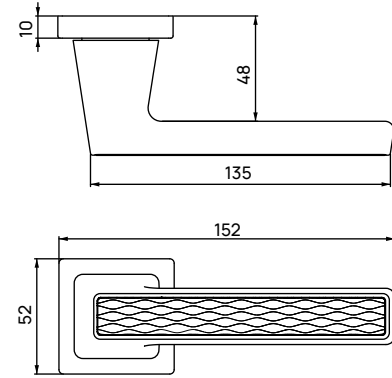

cebi®

□ always
the best
solutions

Member of Art Metal Group

ARTLINE KAPI KOLLARI

ARTLINE DOOR HANDLES

WAVE / C5296

RENK			
PC04	C52969166204	C52969168204	C52969167204
PC05	C52969166205	C52969168205	C52969167205
PC13	C52969166213	C52969168213	C52969167213
PC24	C52969166224	C52969168224	C52969167224
PC27	C52969166227	C52969168227	C52969167227
PC29	C52969166229	C52969168229	C52969167229
PC35	C52969166235	C52969168235	C52969167235
PC36	C52969166236	C52969168236	C52969167236