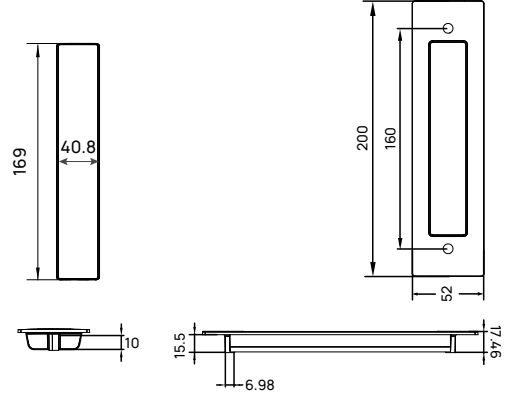

A 1174

RENK	KOD	RENK	KOD
MP02	A1174102	MP30	A1174130
MP08	A1174108	PC24	A1174224
MP10	A1174110	PC27	A1174227
MP11	A1174111	PC35	A1174235
MP19	A1174119