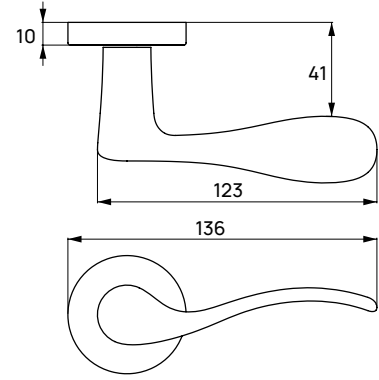

EVA

RENK			
MP02	115110102401	115110102403	115110102402
MP08	115110102501	115110102503	115110102502
PC13	115110105631	115110105633	115110105632
PC24	115110102601	115110102603	115110102602
PC27	115110107401	115110107403	115110107402
PC29	115110104211	115110104212	115110104213
PC35	115110106401	115110106403	115110106402
PC36	115110104311	115110104312	115110104313