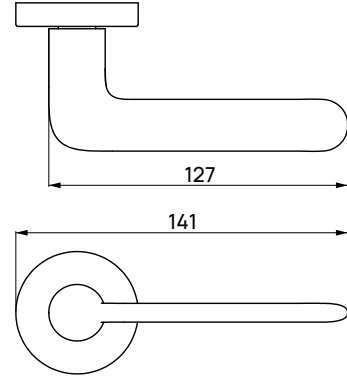

İLGİLİ PARÇALAR / RELATED PARTS

cebi[®]

□ always
the best
solutions

Member of Art Metal Group

CROMA KAPI KOLLARI

CROMA DOOR HANDLES

AERO

RENK			
MP02	115110108101	115110108103	115110108102
MP08	115110108201	115110108203	115110108202
PC13	115110109831	115110109833	115110109832
PC24	115110108301	115110108303	115110108302
PC27	115110108501	115110108503	115110108502
PC29	115110109801	115110109803	115110109802
PC35	115110105601	115110105603	115110105602
PC36	115110109821	115110109823	115110109822