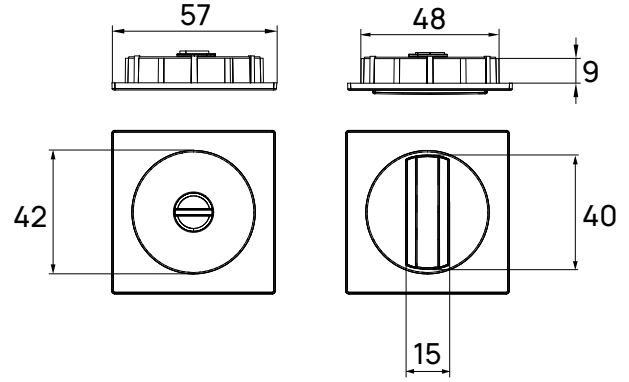

A 1290

RENK	KOD	RENK	KOD
MP02	A1290102	PC24	A1290224
MP08	A1290108	PC27	A1290227
MP30	A1290130	PC35	A1290235