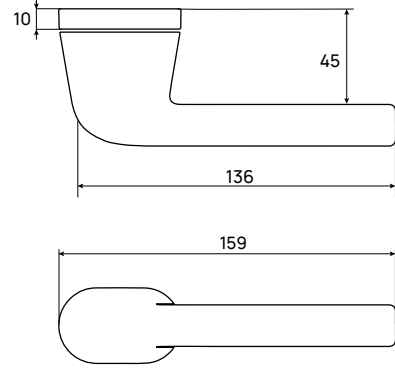

Member of // Art Metal Group

cebi[®]

□ always
the best
solutions

Member of Art Metal Group

ZIPLINE KAPI KOLLARI

ZIPLINE DOOR HANDLES

ROLLE / C5277

RENK			
PC04	C52779247204	C52779249204	C52779248204
PC05	C52779247205	C52779249205	C52779248205
PC13	C52779247213	C52779249213	C52779248213
PC24	C52779247224	C52779249224	C52779248224
PC27	C52779247227	C52779249227	C52779248227
PC29	C52779247229	C52779249229	C52779248229
PC35	C52779247235	C52779249235	C52779248235
PC36	C52779247236	C52779249236	C52779248236