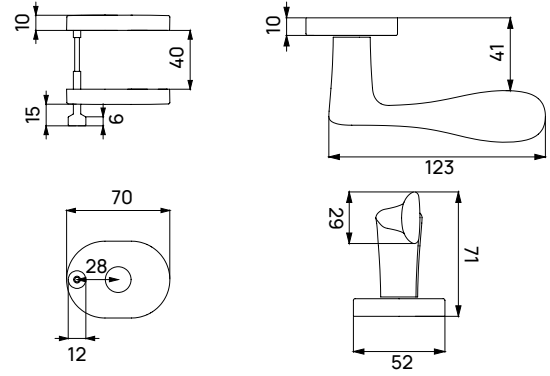

EVA 9201

RENK	
MP02	115110105208K
MP08	115110105209K
PC13	115110105635K
PC24	115110105207K
PC27	115110107405K
PC29	115110104215K
PC35	115110106405K
PC36	115110104315K