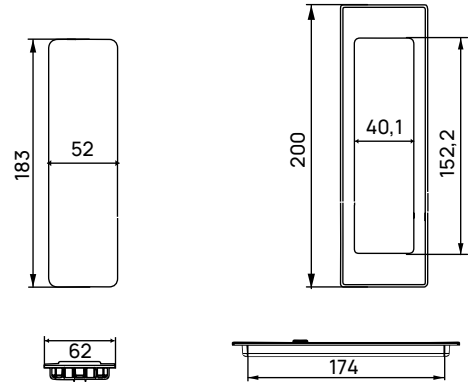

A 1233

RENK	KOD	RENK	KOD
MP02	A1233102	PC04	A1233204
MP08	A1233108	PC05	A1233205
MP11	A1233111	PC24	A1233224
MP19	A1233119	PC27	A1233227
MP30	A1233130	PC35	A1233235