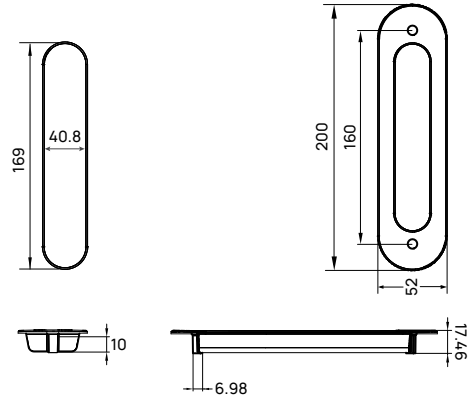

A 1173

RENK	KOD	RENK	KOD
MP02	A1173102	MP19	A1173119
MP08	A1173108	MP30	A1173130
MP10	A1173110	PC24	A1173224
MP11	A1173111	PC35	A1173235