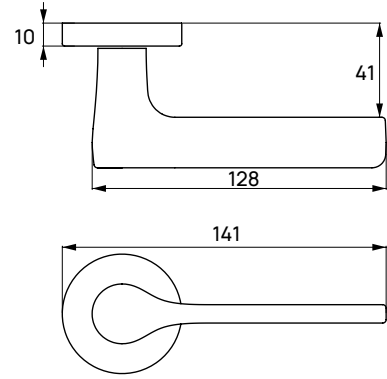

IRUS

RENK			
MP02	115110103901	115110103903	115110103902
MP08	115110104001	115110104003	115110104002
PC13	115110103431	115110103433	115110103432
PC24	115110104101	115110104103	115110104102
PC27	115110107601	115110107603	115110107602
PC29	115110105501	115110105503	115110105502
PC35	115110106601	115110104033	115110106602
PC36	115110105511	115110105513	115110105512