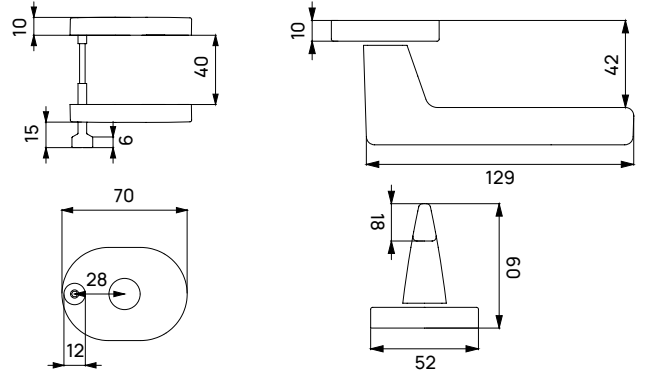

cebi[®]

□ always
the best
solutions

Member of Art Metal Group

CROMA PİMLİ KAPI KOLLARI

CROMA PIN DOOR HANDLES

AERO 9201

RENK	
MP02	115110108104K
MP08	115110108204K
PC13	115110109835K
PC24	115110108304K
PC27	115110108504K
PC29	115110109805K
PC35	115110105604K
PC36	115110109825K