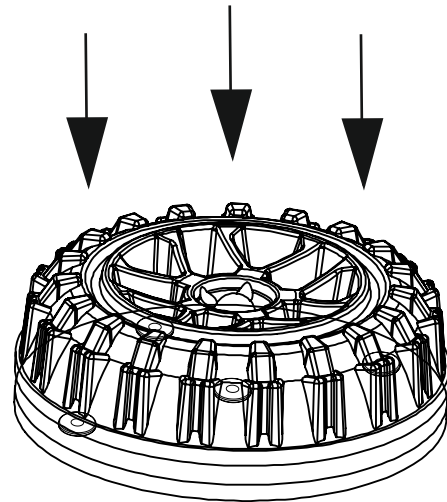

PRODUCT NAME	JEEP BED
MODEL NUMBER	
ASSEMBLY INSTRUCTIONS	

PAGE: 7/1

A 	B 	C 	D 
MINIFIX NUT x6 pc.	MINIFIX STUD x6 pc.	MINIFIX WHITE PLUG x6 pc.	DOWEL x4 pc.
E 	F 	G 	H 
YSB SCREWS M5x30 x28 pc.	BUTTERFLY BOLT M6 x4 pc.	YSB SCREWS M6x12 x8 pc.	STEEL DOWEL x16 pc.
I 	J 	K 	
YSB SCREWS M6x60 x16 pc.	YSB SCREWS M3x20 x16 pc.	SLATS x14 pc.	
L 		M 	
SLAT'S SUPPORT x4 pc.		SLAT'S SUPPORT STEEL x2 pc.	
 			
REMOTE CONTROL x1pc, ADAPTOR x1pc			

4

5

6

7

8

9

10

11