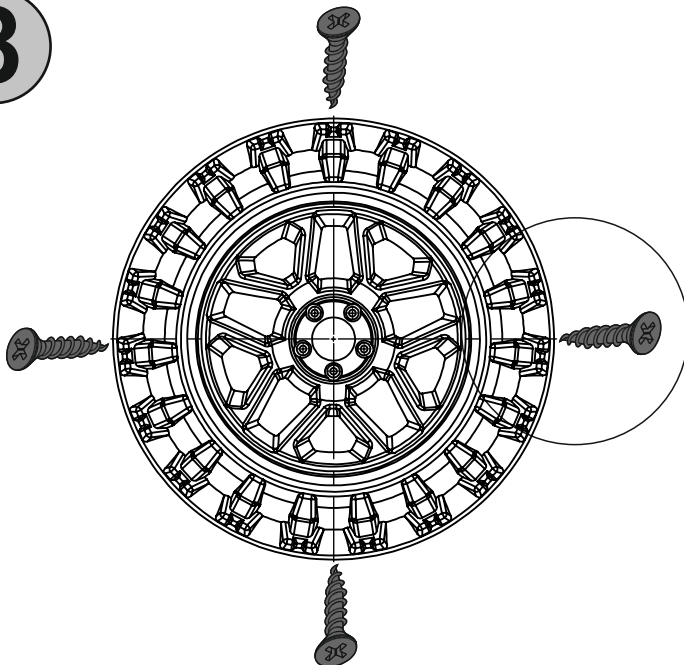

PRODUCT NAME	JEEP BED
MODEL NUMBER	
ASSEMBLY INSTRUCTIONS	

PAGE: 7/1

A 	B 	C 	D 
MINIFIX NUT x6 pc.	MINIFIX STUD x6 pc.	MINIFIX WHITE PLUG x6 pc.	DOWEL x4 pc.
E 	F 	G 	H 
YSB SCREWS M5x30 x28 pc.	BUTTERFLY BOLT M6 x4 pc.	YSB SCREWS M6x12 x8 pc.	STEEL DOWEL x16 pc.
I 	J 	K 	
YSB SCREWS M6x60 x16 pc.	YSB SCREWS M3x20 x16 pc.	SLATS x14 pc.	
L 		M 	
SLAT'S SUPPORT x4 pc.		SLAT'S SUPPORT STEEL x2 pc.	
 			
REMOTE CONTROL x1pc, ADAPTOR x1pc			

4

5

6

7

8

9

10

11