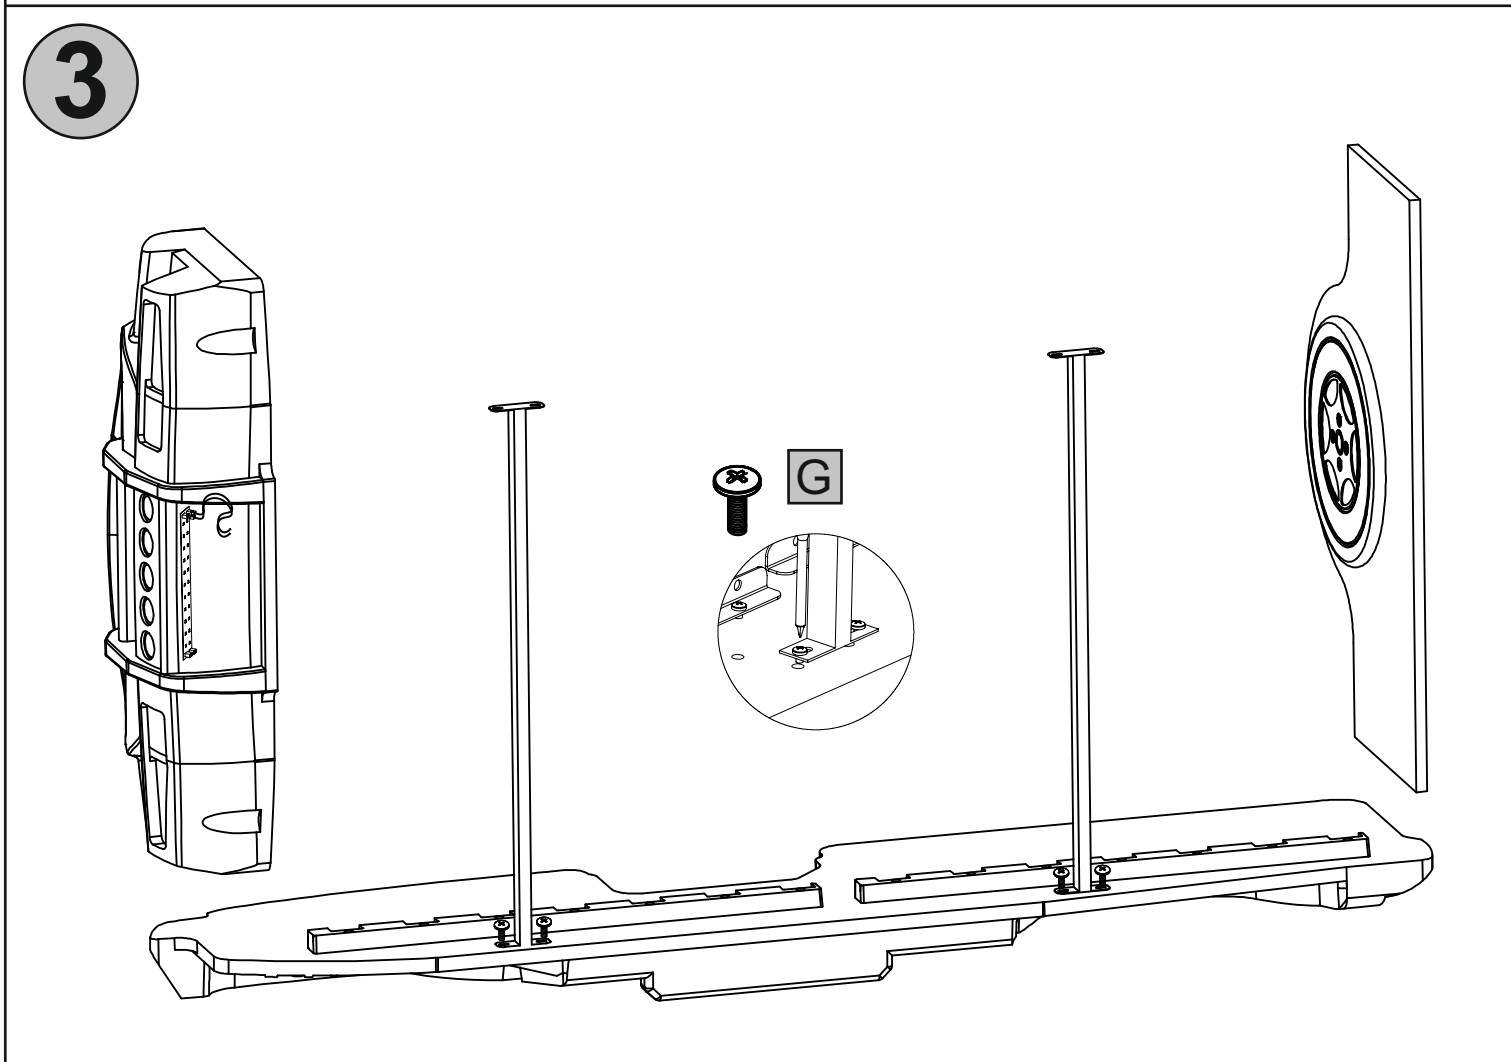

PRODUCT NAME	JEEP BED
MODEL NUMBER	
ASSEMBLY INSTRUCTIONS	

PAGE: 7/1

A 	B 	C 	D 
MINIFIX NUT x6 pc.	MINIFIX STUD x6 pc.	MINIFIX WHITE PLUG x6 pc.	DOWEL x4 pc.
E 	F 	G 	H 
YSB SCREWS M5x30 x28 pc.	BUTTERFLY BOLT M6 x4 pc.	YSB SCREWS M6x12 x8 pc.	STEEL DOWEL x16 pc.
I 	J 	K 	
YSB SCREWS M6x60 x16 pc.	YSB SCREWS M3x20 x16 pc.	SLATS x14 pc.	
L 		M 	
SLAT'S SUPPORT x4 pc.		SLAT'S SUPPORT STEEL x2 pc.	
 			
REMOTE CONTROL x1pc, ADAPTOR x1pc			