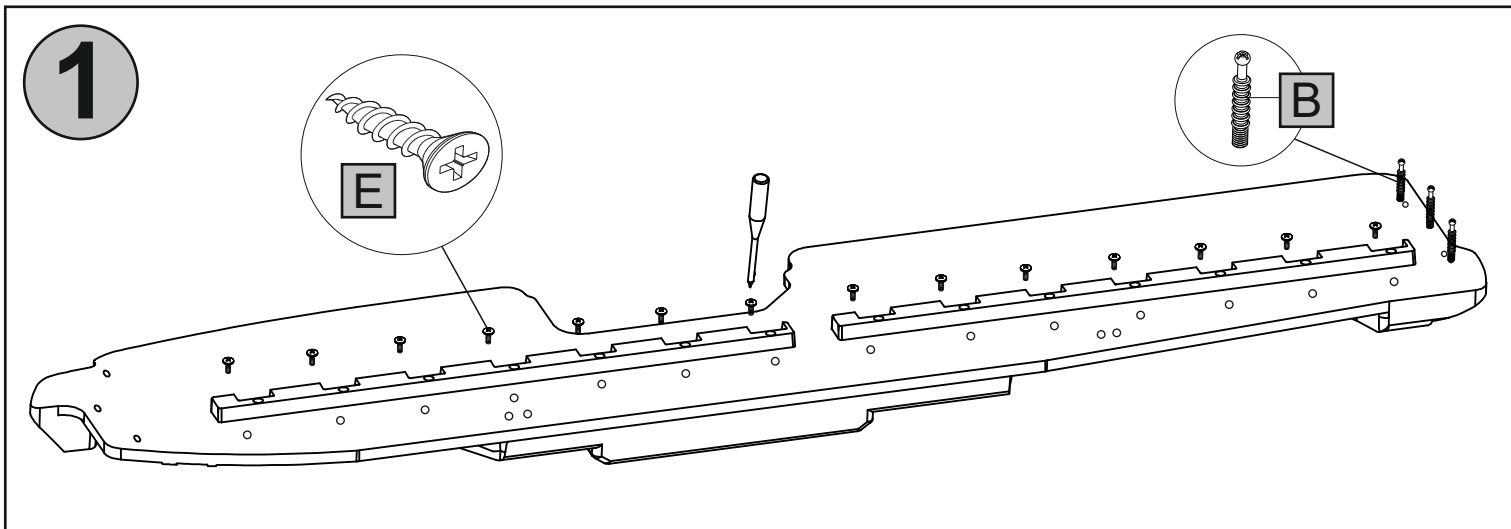

PRODUCT NAME	JEEP BED
MODEL NUMBER	
ASSEMBLY INSTRUCTIONS	

PAGE: 7/1

A 	B 	C 	D 
MINIFIX NUT x6 pc.	MINIFIX STUD x6 pc.	MINIFIX WHITE PLUG x6 pc.	DOWEL x4 pc.
E 	F 	G 	H 
YSB SCREWS M5x30 x28 pc.	BUTTERFLY BOLT M6 x4 pc.	YSB SCREWS M6x12 x8 pc.	STEEL DOWEL x16 pc.
I 	J 	K 	
YSB SCREWS M6x60 x16 pc.	YSB SCREWS M3x20 x16 pc.	SLATS x14 pc.	
L 		M 	
SLAT'S SUPPORT x4 pc.		SLAT'S SUPPORT STEEL x2 pc.	
 			
REMOTE CONTROL x1pc, ADAPTOR x1pc			