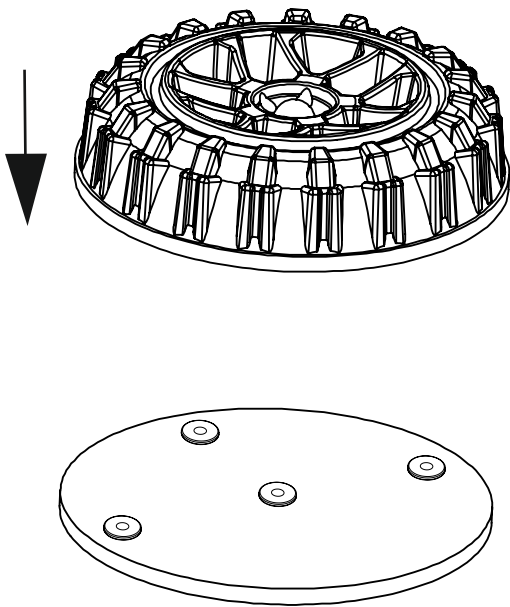

PRODUCT NAME	JEEP BED
MODEL NUMBER	
ASSEMBLY INSTRUCTIONS	

PAGE: 7/1

A 	B 	C 	D 
MINIFIX NUT x6 pc.	MINIFIX STUD x6 pc.	MINIFIX WHITE PLUG x6 pc.	DOWEL x4 pc.
E 	F 	G 	H 
YSB SCREWS M5x30 x28 pc.	BUTTERFLY BOLT M6 x4 pc.	YSB SCREWS M6x12 x8 pc.	STEEL DOWEL x16 pc.
I 	J 	K 	
YSB SCREWS M6x60 x16 pc.	YSB SCREWS M3x20 x16 pc.	SLATS x14 pc.	
L 		M 	
SLAT'S SUPPORT x4 pc.		SLAT'S SUPPORT STEEL x2 pc.	
 			
REMOTE CONTROL x1pc, ADAPTOR x1pc			

4

5

6

7

8

9

10

11