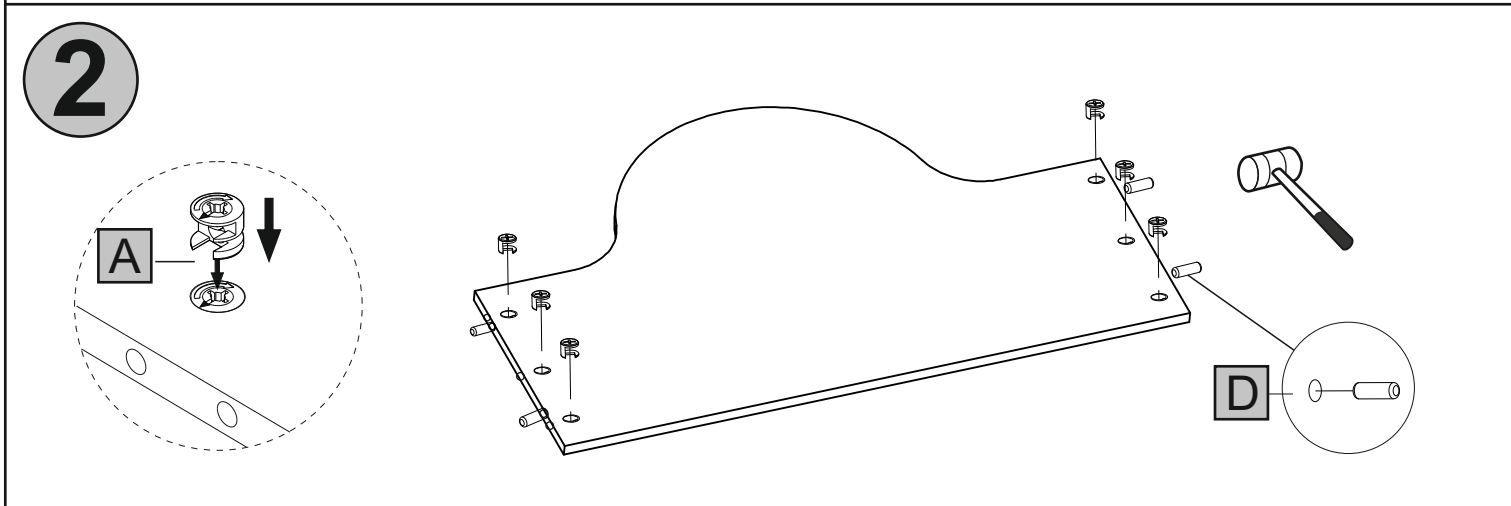

PRODUCT NAME	JEEP BED
MODEL NUMBER	
ASSEMBLY INSTRUCTIONS	

PAGE: 7/1

A 	B 	C 	D 
MINIFIX NUT x6 pc.	MINIFIX STUD x6 pc.	MINIFIX WHITE PLUG x6 pc.	DOWEL x4 pc.
E 	F 	G 	H 
YSB SCREWS M5x30 x28 pc.	BUTTERFLY BOLT M6 x4 pc.	YSB SCREWS M6x12 x8 pc.	STEEL DOWEL x16 pc.
I 	J 	K 	
YSB SCREWS M6x60 x16 pc.	YSB SCREWS M3x20 x16 pc.	SLATS x14 pc.	
L 		M 	
SLAT'S SUPPORT x4 pc.		SLAT'S SUPPORT STEEL x2 pc.	
 			
REMOTE CONTROL x1pc, ADAPTOR x1pc			