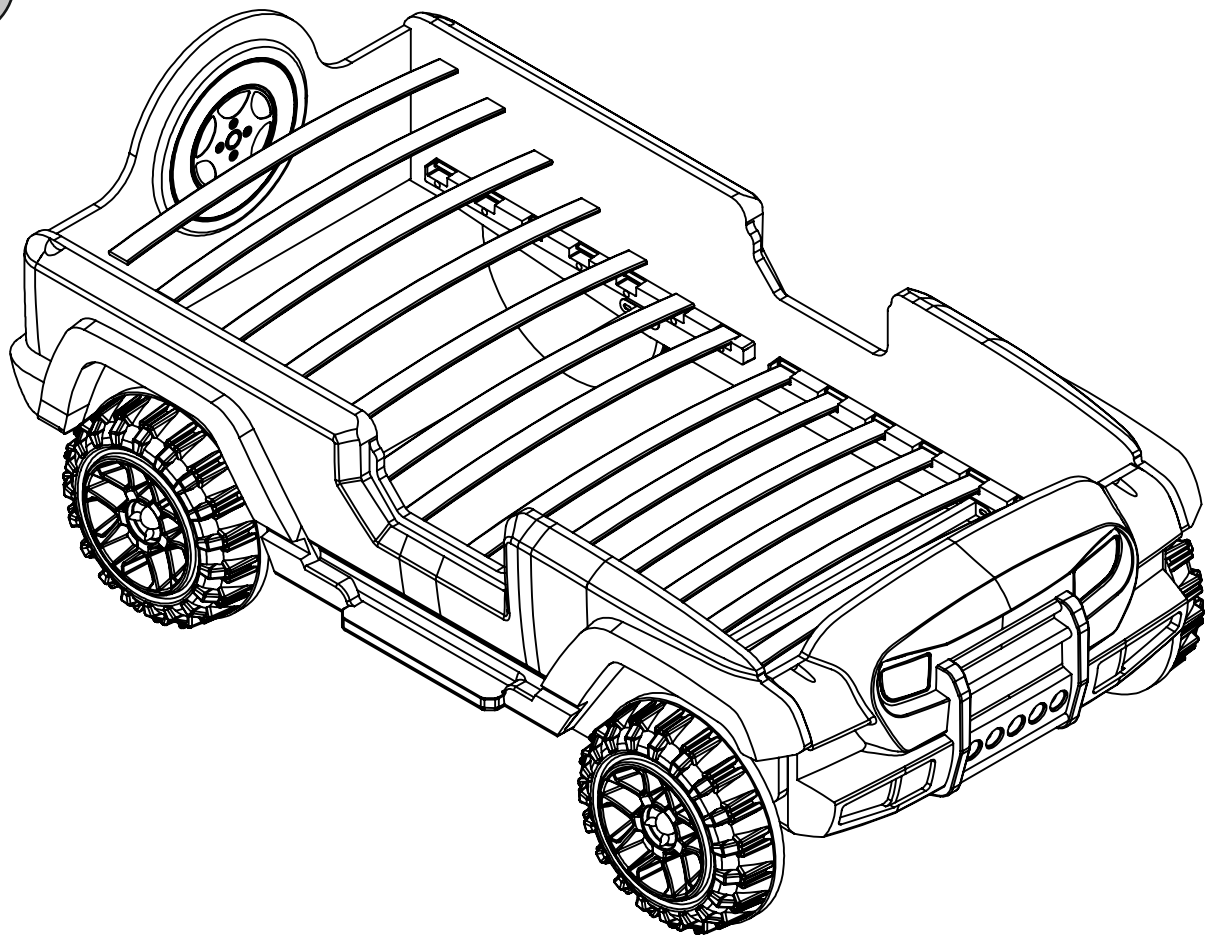

PRODUCT NAME	JEEP BED
MODEL NUMBER	
ASSEMBLY INSTRUCTIONS	

PAGE: 7/1

A 	B 	C 	D 
MINIFIX NUT x6 pc.	MINIFIX STUD x6 pc.	MINIFIX WHITE PLUG x6 pc.	DOWEL x4 pc.
E 	F 	G 	H 
YSB SCREWS M5x30 x28 pc.	BUTTERFLY BOLT M6 x4 pc.	YSB SCREWS M6x12 x8 pc.	STEEL DOWEL x16 pc.
I 	J 	K 	
YSB SCREWS M6x60 x16 pc.	YSB SCREWS M3x20 x16 pc.	SLATS x14 pc.	
L 		M 	
SLAT'S SUPPORT x4 pc.		SLAT'S SUPPORT STEEL x2 pc.	
 			
REMOTE CONTROL x1pc, ADAPTOR x1pc			

4

5

6

7

8

9

10

11