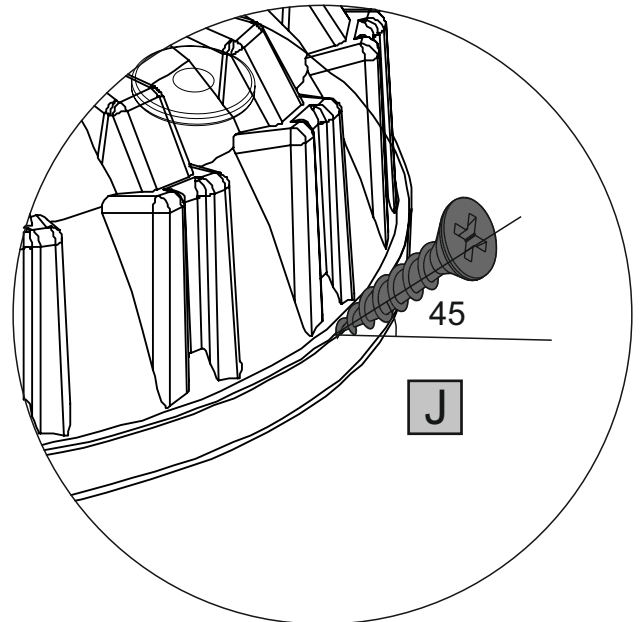

PRODUCT NAME	JEEP BED
MODEL NUMBER	
ASSEMBLY INSTRUCTIONS	

PAGE: 7/1

A 	B 	C 	D 
MINIFIX NUT x6 pc.	MINIFIX STUD x6 pc.	MINIFIX WHITE PLUG x6 pc.	DOWEL x4 pc.
E 	F 	G 	H 
YSB SCREWS M5x30 x28 pc.	BUTTERFLY BOLT M6 x4 pc.	YSB SCREWS M6x12 x8 pc.	STEEL DOWEL x16 pc.
I 	J 	K 	
YSB SCREWS M6x60 x16 pc.	YSB SCREWS M3x20 x16 pc.	SLATS x14 pc.	
L 		M 	
SLAT'S SUPPORT x4 pc.		SLAT'S SUPPORT STEEL x2 pc.	
 			
REMOTE CONTROL x1pc, ADAPTOR x1pc			

4

5

6

7

8

9

10

11