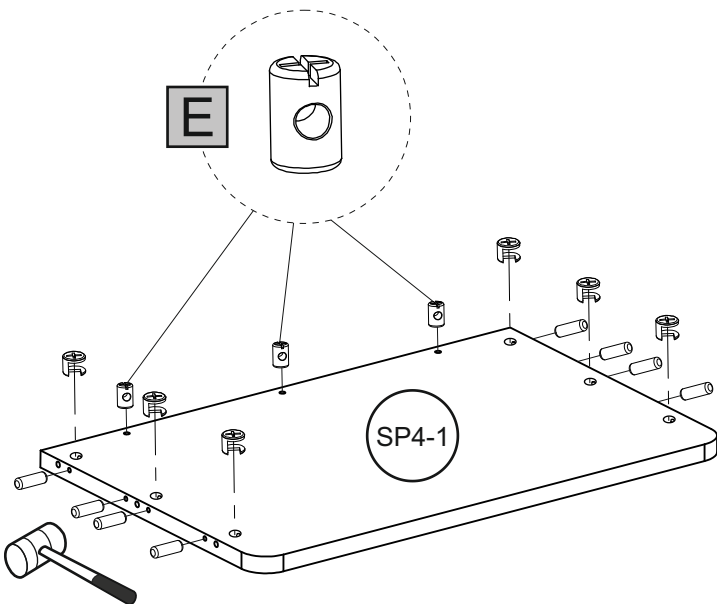

A 	B 	C 	D
MINIFIX NUT x12 pc.	MINIFIX STUD x12 pc.	MINIFIX WHITE PLUG x12 pc.	DOWEL x12 pc.
E 	F 	G 	
STEEL CROSS NUT x3 pc.	FLAT HEAD SCREW M6x60 x3 pc.	ALLEN x1 pc.	

1