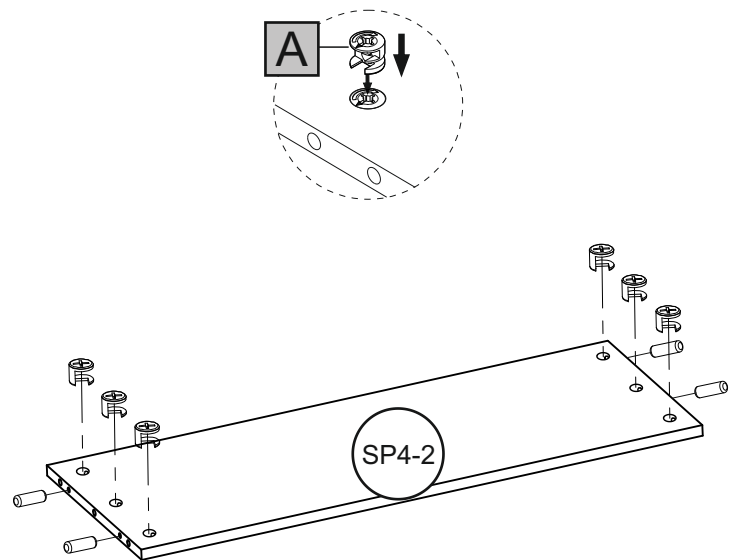

A 	B 	C 	D
MINIFIX NUT x12 pc.	MINIFIX STUD x12 pc.	MINIFIX WHITE PLUG x12 pc.	DOWEL x12 pc.
E 	F 	G 	
STEEL CROSS NUT x3 pc.	FLAT HEAD SCREW M6x60 x3 pc.	ALLEN x1 pc.	

1

2