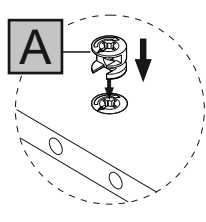

A 	B 	C 	D
MINIFIX NUT x12 pc.	MINIFIX STUD x12 pc.	MINIFIX WHITE PLUG x12 pc.	DOWEL x12 pc.
E 	F 	G 	
STEEL CROSS NUT x3 pc.	FLAT HEAD SCREW M6x60 x3 pc.	ALLEN x1 pc.	

1