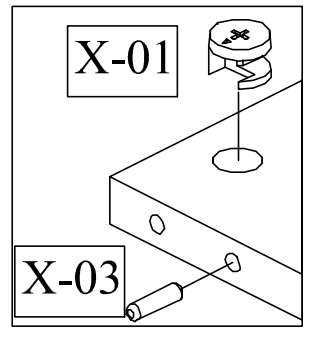

DİKKAT !
(ATTENTION !)