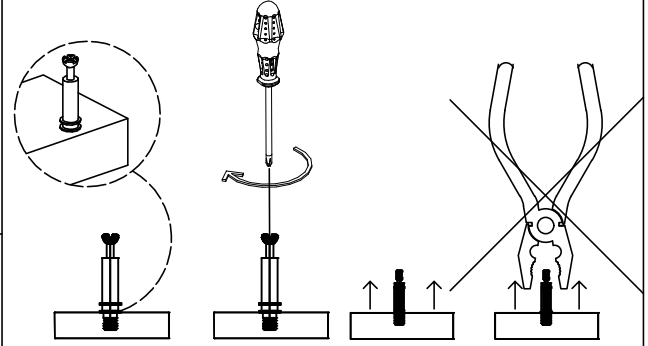

TROYA RANZA

(TROYA BUNK BED)

KURULUM 2 KİŞİ İLE
YAPILMALIDIR.

GEREKLİ ARAÇLAR

X-01  102 x	X-02  102 x	X-03  62 x	X-04  16 x (6*12 YSB)
X-05  12 x	X-06  12 x	X-07  64 x (3,5x18)	X-08  8 x
X-09  4 x	X-10  4 x (M4*22)	X-11  20 x (3,5*25)	X-12  12 x
X-13  10 x	X-14  20 x (6*30 YSB)	X-15  2 x	X-16  6 x
X-17  8 x	X-18  10 x (4*50)	X-19  1 x	X-20