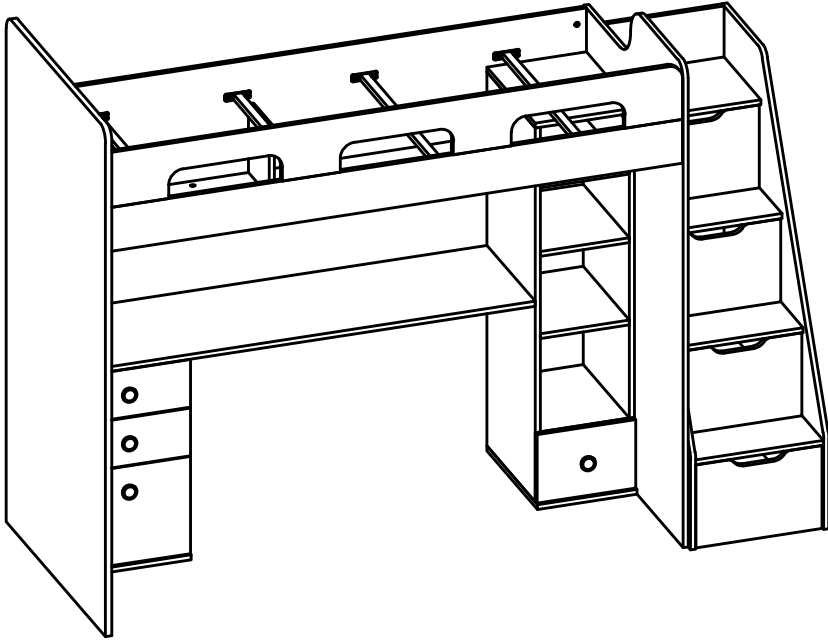

TROYA RANZA

(TROYA BUNK BED)

KURULUM 2 KİŞİ İLE
YAPILMALIDIR.

GEREKLİ ARAÇLAR

X-01  102 x	X-02  102 x	X-03  62 x	X-04  16 x (6*12 YSB)
X-05  12 x	X-06  12 x	X-07  64 x (3,5x18)	X-08  8 x
X-09  4 x	X-10  4 x (M4*22)	X-11  20 x (3,5*25)	X-12  12 x
X-13  10 x	X-14  20 x (6*30 YSB)	X-15  2 x	X-16  6 x
X-17  8 x	X-18  10 x (4*50)	X-19  1 x	X-20