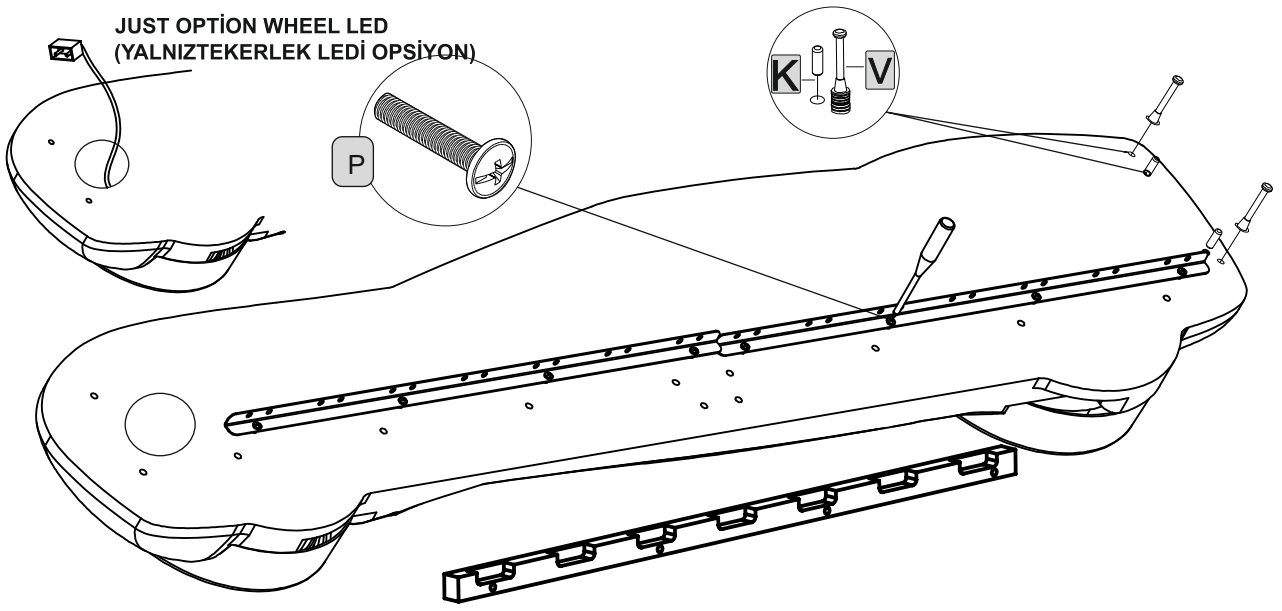

3/1

JUST OPTION WHEEL LED
(YALNIZTEKERLEK LEDİ OPSİYON)

1