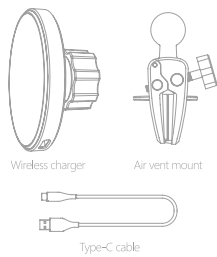

phone holder

X-VentMag

XCH2109

Wireless Charge Bracket

Name: MG2 Magnetic wireless car charger
Input power: 5V/2A 9V/2A
Output power: 15W (compatible with 10W, 7.5W, 5W)
Car charger requirements: QC3.0 car charger
Interface: TYPE-C
Induction distance: 6MM
Applicable mobile phone: iPhone 12