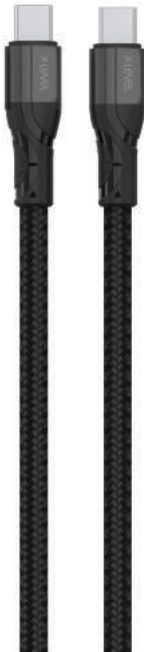

Resistant to Bending

SR Full

120 cm Long

Support QC3.0

X-Select

XCC8911

USB-C to Lightning Cable

120cm USB-C to Lightning cable
 Supports PD 27W fast charging
 Extra durable braided cable
 Protective aluminium casing
 480Mbps data transfer speed
 Color black

Resistant to Bending

SR Full

120 cm Long

Support QC3.0

X-Boost

XCC8990

USB-C to USB-C Cable

120cm USB-C to USB-C cable
Supports PD 5A fast charging
Extra durable braided cable
Protective aluminium casing
480Mbps data transfer speed

Resistant to Bending

Support PD

SR Full

Support QC3.0

120 cm Long

X-Boost

XCC8991

USB-C to Lightning Cable