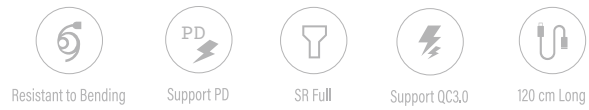

cable

X-SharkSpeed

XCC8706

USB-C to Lightning Cable

120cm USB-C to Lightning cable
 Supports PD 20A fast charging
 Extra durable braided cable
 Protective aluminium casing
 480Mbps data transfer speed
 Color red