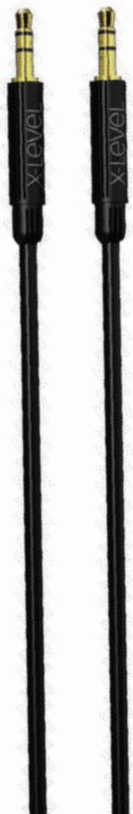

Aluminium design
3.5mm to 3.5 mm
100cm cable length
Car and speaker connection

Digital Audio

Car Audio

Headset

Aluminium Design

100 cm Long