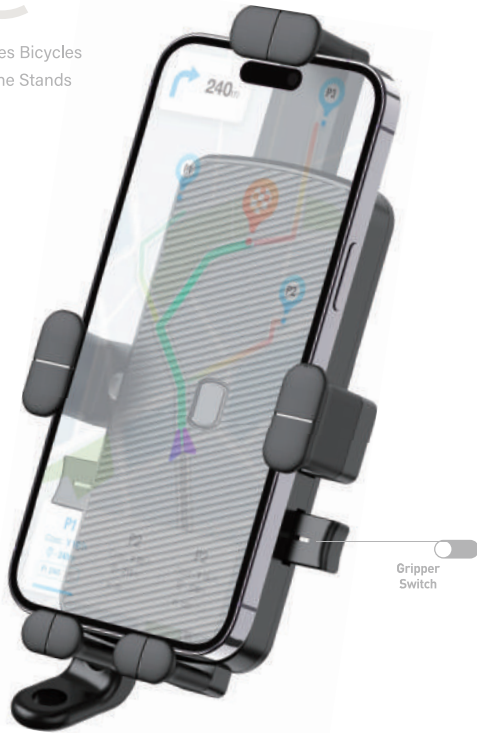

phone holder

2in1

Motorcycles Bicycles
Cell Phone Stands

X-Moto

XCH2005

Motorcycle & Bicycle Phone Holder

Full locked by high strength plastic hoop
Stable and anti-fall
Aluminum alloy thickened base
Soft silicone pad and anti-scratch protection

For 3.7-6.5 Inch
Mobile Phones

Adjust the
Right Angle