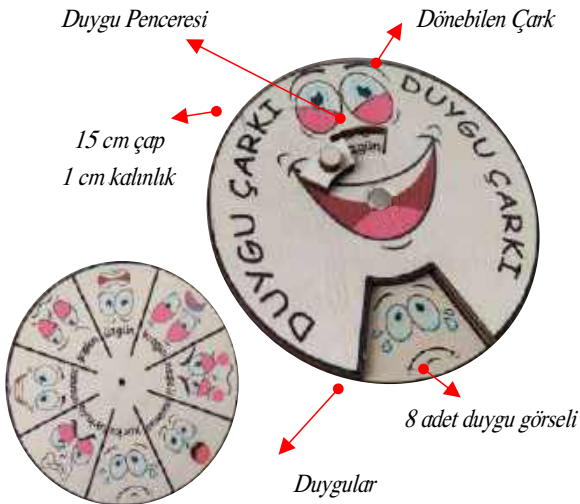

Kod: 31715
8684051931715

Duygular

DUYGU ÇARKI

the wheel of emotion

Özellikler

- Tabla ölçüsü 15 x 15 x 1 cm
- UV baskı kullanılmıştır.
- Malzeme ağaç

Specifications

- Board measurement is 15 x 15 x 1 cm
- UV printing technique is used
- Made with plywood