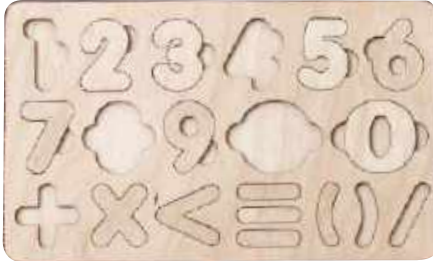

Sayılar

Kod: 31364

8684051931364