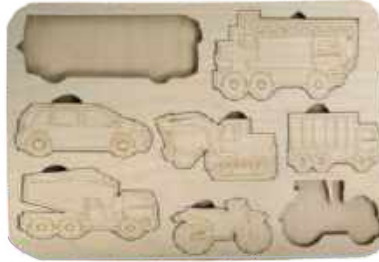

Araçlar

Kod: 31128

8684051931128