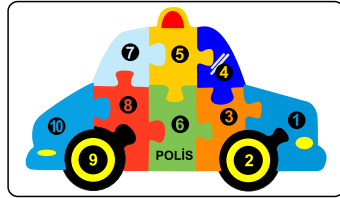

- Each mini jigsaw puzzle comes with a board and 4 puzzle pieces
- Board measurement is 12,5 x 12,5 x 0,6 cm
- UV printing technique is used
- Made with medium-density fiberboard

Kod: 30572
8684051930572