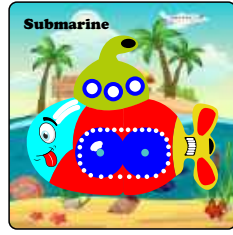

Kod: 30473
8684051930473