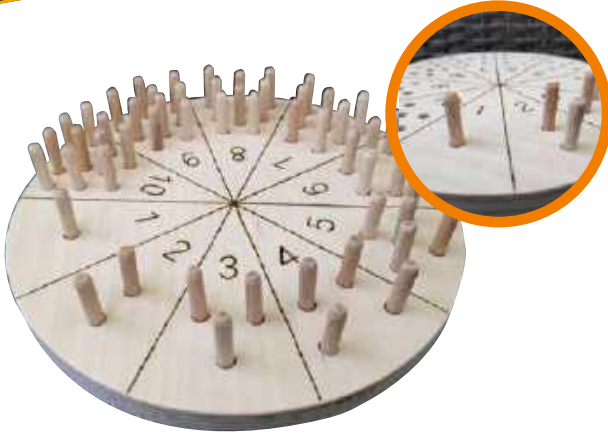

Kod: 31258
8684051931258

DAİRE ŞEKİLLİ PİM TAKMA

Circle peg board

Özellikler

- Daire şeklindeki tabla üzerinde 1den 10a kadar sayılar bulunur ve her tabla 55 adet pim ile birlikte gelir
- Tabla ölçüsü 25 çapa sahiptir, kalınlığı 1 cmdir
- Malzeme ahşap

Specifications

- There are numbers from 1 to 10 on the circular board and each board comes with 55 pins.
- Board measurement is 25 x 1 cm. • Made with plywood

100' LÜK PİM TAKMALI TABLA

10*10 Geoboard

Özellikler

- Her tabla 100 adet pim içerecek şekilde tasarlanmış, çarpma işlemi kavramını kazandırmak için üzerine 1den 10 a kadar olan sayılar yazılmıştır.
- 10 adet lastik ile birlikte gelir
- Ölçüsü 29 x 29 x 1 cm
- Malzeme ahşap