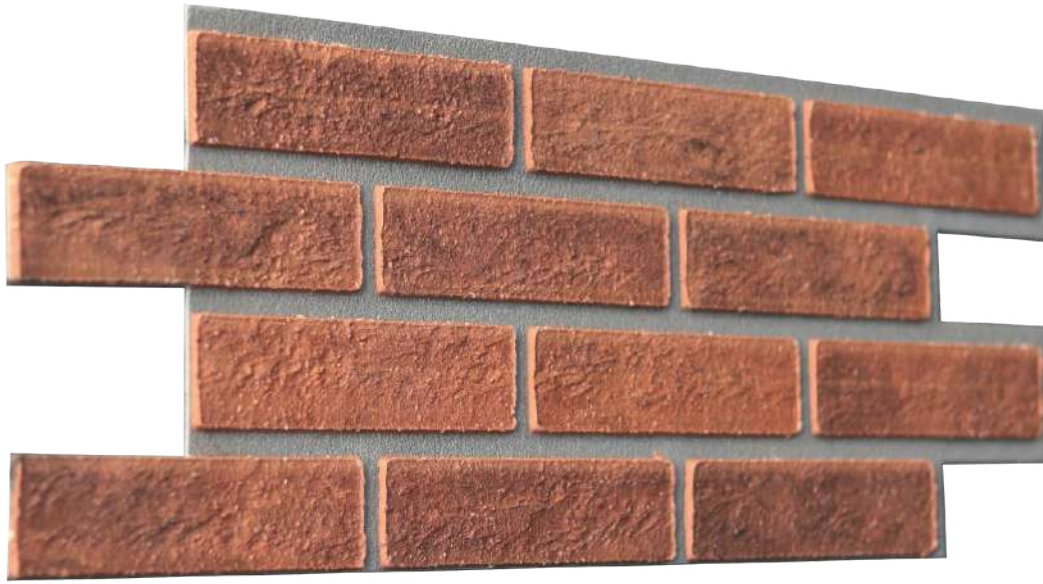

YIKANABİLİR

DARBELERE DAYANIKLI

BOYANABİLİR

DÜŞÜK KALINLIK VE AĞIRLIK

KOLAY UYGULAMA

GELENEKSEL ESKİ TUĞLADAN AYIRT EDİLEMEZ

HIZLI İNŞAAT SÜRESİ

HER TÜRLÜ HAVA ŞARTLARINA DAYANIKLI

YOSUNLAŞMA YAPMAZ

OPTİK OLARAK ETKİLEYİCİ

WASHABLE

IMPACT RESISTANT

PAINTABLE

LOW THICKNESS AND WEIGHT

EASY APPLICATION

CANNOT BE DIFFERENT FROM TRADITIONAL OLD BRICK

FAST CONSTRUCTION TIME

WEATHER RESISTANT

DOES NOT ALGAE

OPTICALLY IMPRESSIVE

Geleneksel tuğlalardan ayırt edilemez, ancak birçok avantajları vardır.

Yüksek kaliteli hammaddelerin ve özel üretim işlemlerinin birleşimi sayesinde, Flexolith tuğla eşsiz ve dayanıklı bir üründür.

Traditional bricks indistinguishable, however There are many advantages.

Thanks to the combination of high-quality raw materials and specific production processes, the Flexolith brick is a unique and durable product.