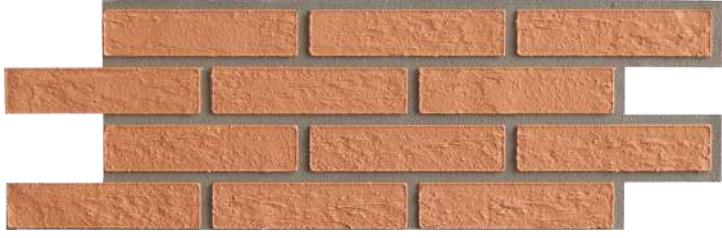

WASHABLE

IMPACT RESISTANT

PAINTABLE

LOW THICKNESS AND WEIGHT

EASY APPLICATION

CANNOT BE DIFFERENT FROM TRADITIONAL OLD BRICK

FAST CONSTRUCTION TIME

WEATHER RESISTANT

BAROK

SHEET SERIES
SHEET HD SERIES

Deco Ala tuğla görünümlü panelleri geleneksel tuğlalardan ayırt edilemez.

Deco Ala brick-look panels is indistinguishable from traditional bricks.

www.decoala.com

S-BAROK-110