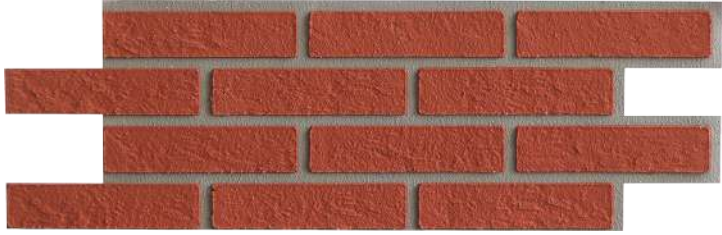

S-BAROK-114