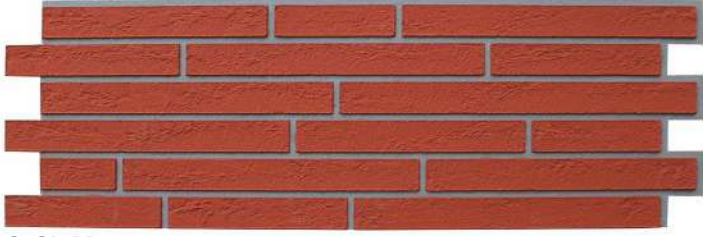

www.decoala.com

SLIM

SHEET SERIES
SHEET HD SERIES

Deco Ala tuğla görünümlü panelleri geleneksel tuğlalardan ayırt edilemez.

Deco Ala brick-look panels is indistinguishable from traditional bricks.

www.decoala.com

S-SLIM-110

S-SLIM-112

S-SLIM-114

S-SLIM-115

S-SLIM-116

S-SLIM-118

S-SLIM-119

 **DECOALA**