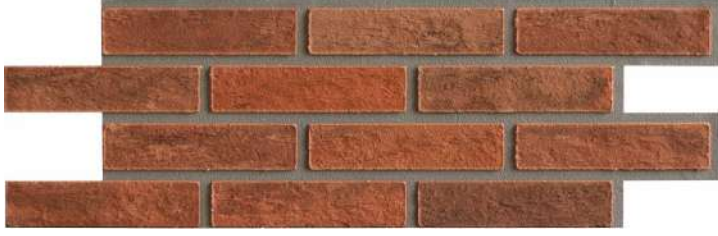

S-BAROK-112-HD