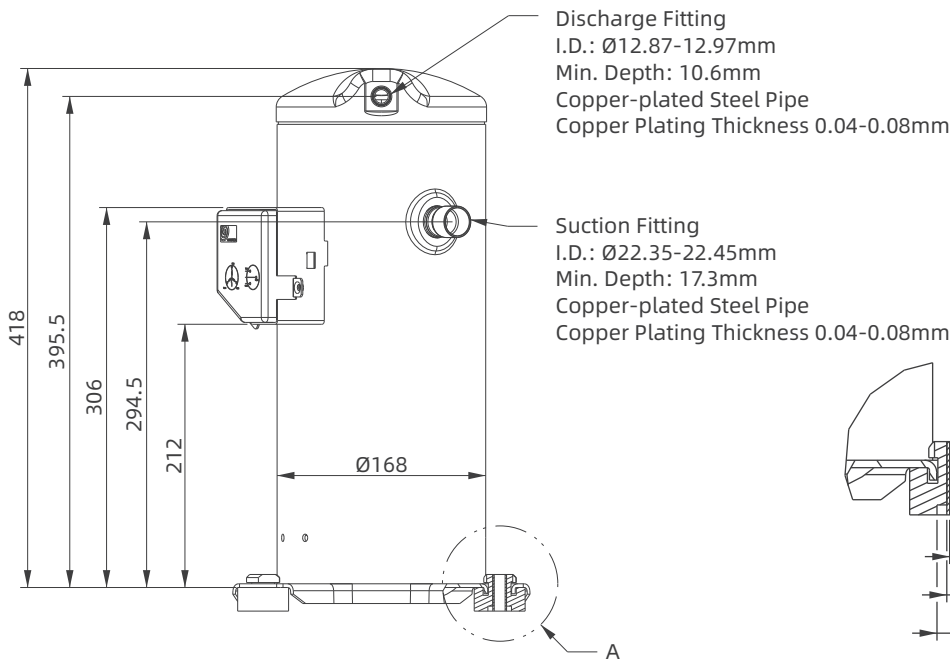

## Product Dimensions

1Ph 2-3HP, 3Ph 2-5HP

Mounting Feet