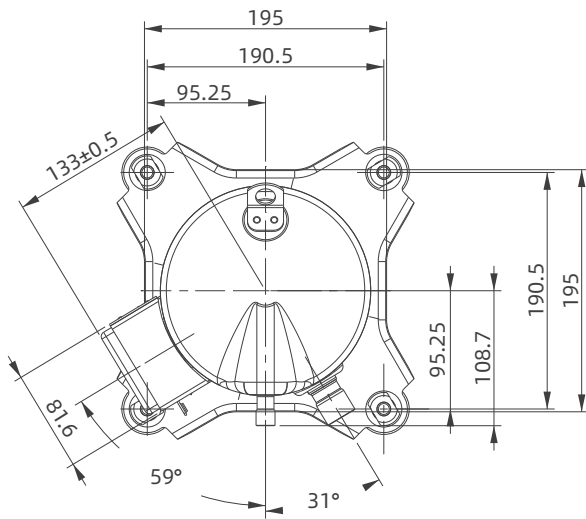

## Product Dimensions

1Ph 2-3HP, 3Ph 2-5HP

Mounting Feet