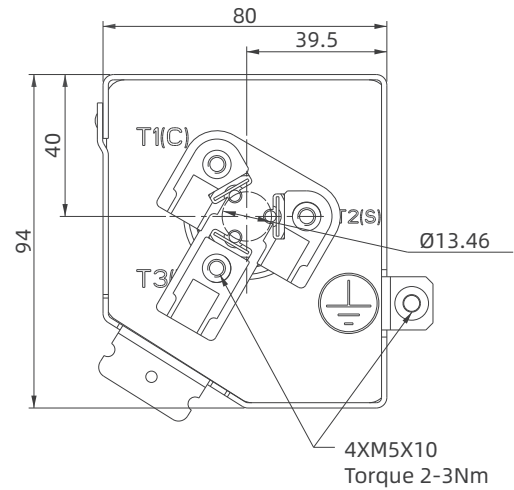

## Product Dimensions

1Ph 2-3HP, 3Ph 2-5HP

Mounting Feet