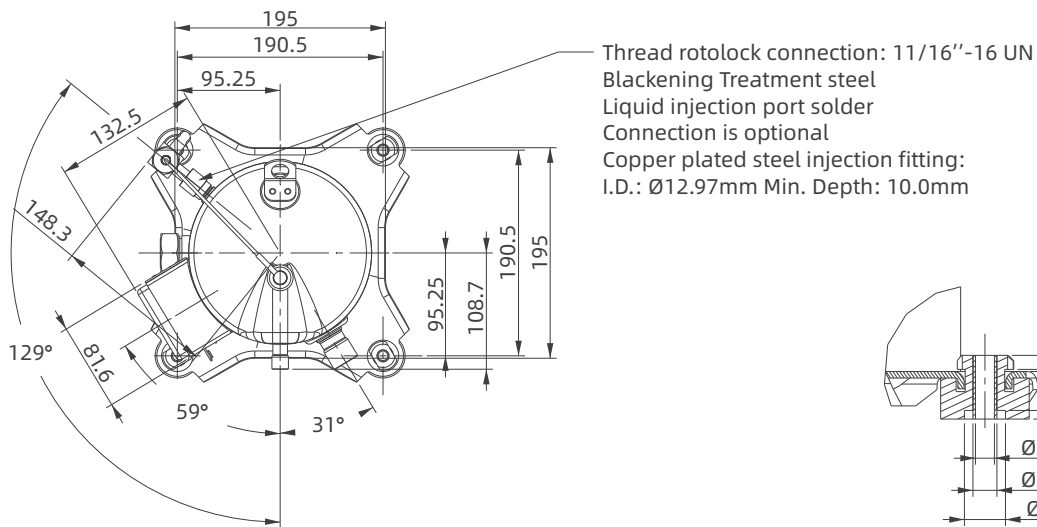

## Dimensions

## Liquid Injection

5HP(1Ph),5-7HP(3Ph)

Mounting Feet