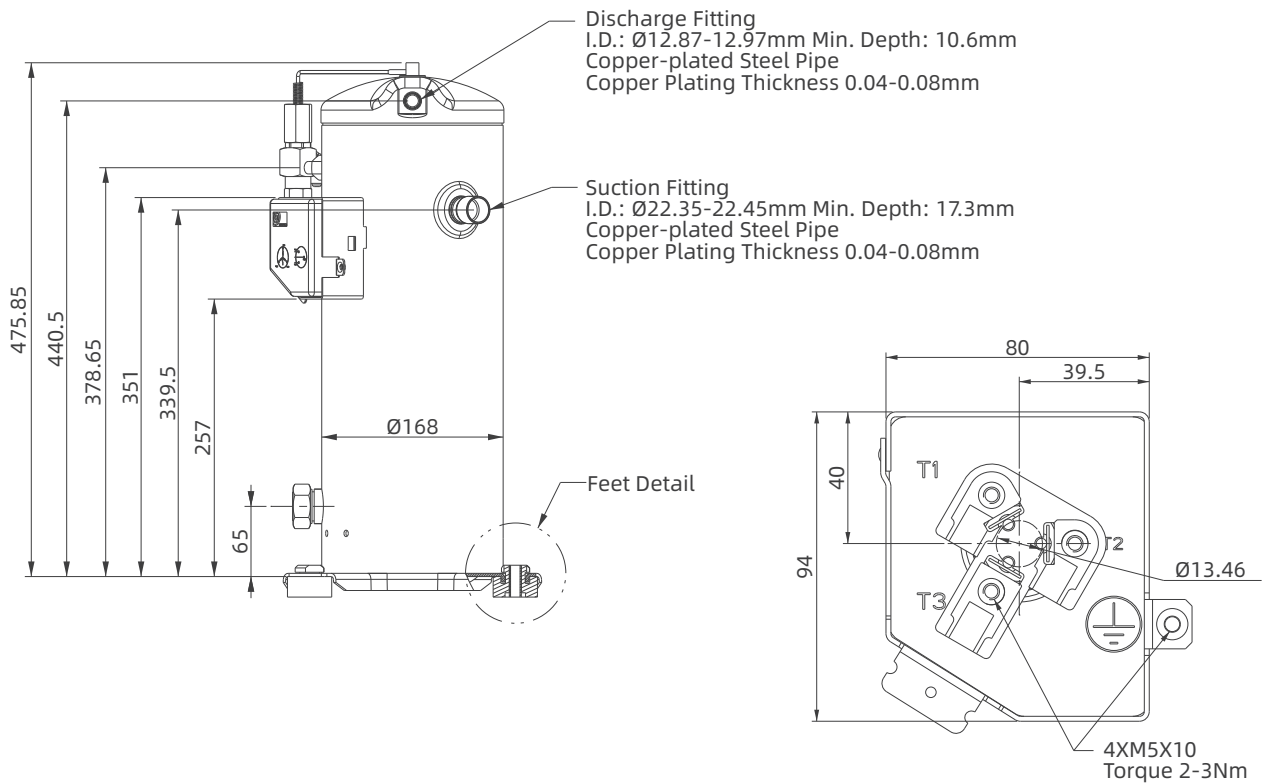

## Dimensions

## Liquid Injection

5HP(1Ph),5-7HP(3Ph)

Mounting Feet