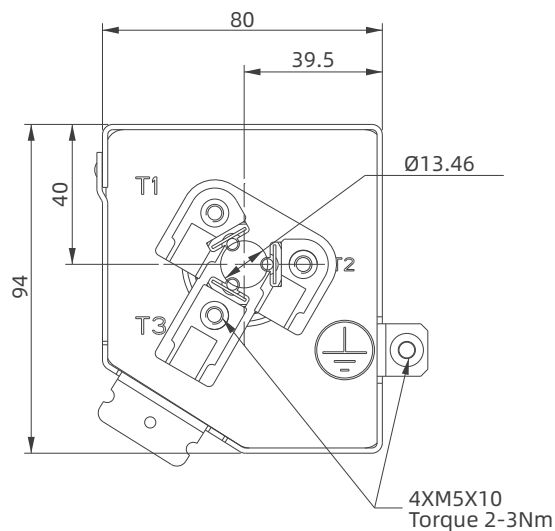

YM Series

Product Dimensions

2-4 HP 1 Phase
2-4 HP 3 Phase

Mounting Feet