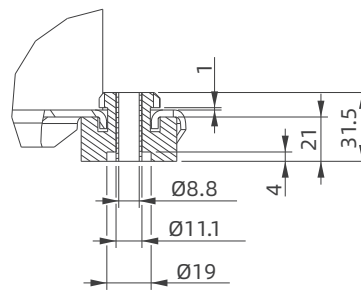

YM Series

Product Dimensions

2-4 HP 1 Phase
2-4 HP 3 Phase

Mounting Feet