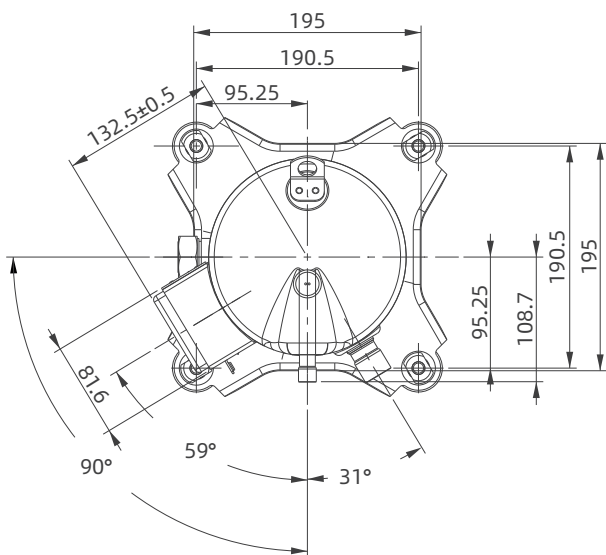

YM Series

Product Dimensions

2-4 HP 1 Phase
2-4 HP 3 Phase

Mounting Feet