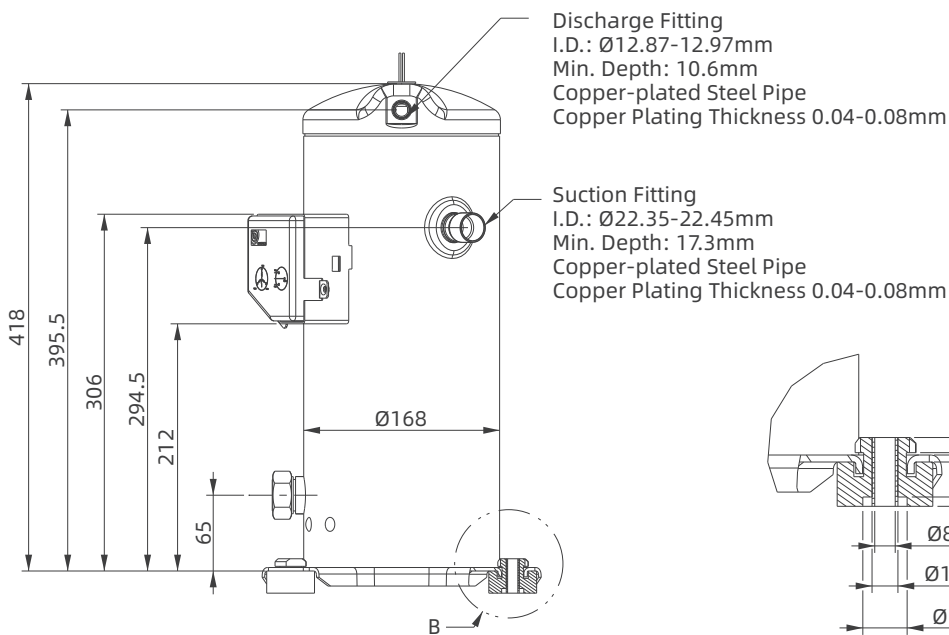

YM Series

Product Dimensions

2-4 HP 1 Phase
2-4 HP 3 Phase

Mounting Feet