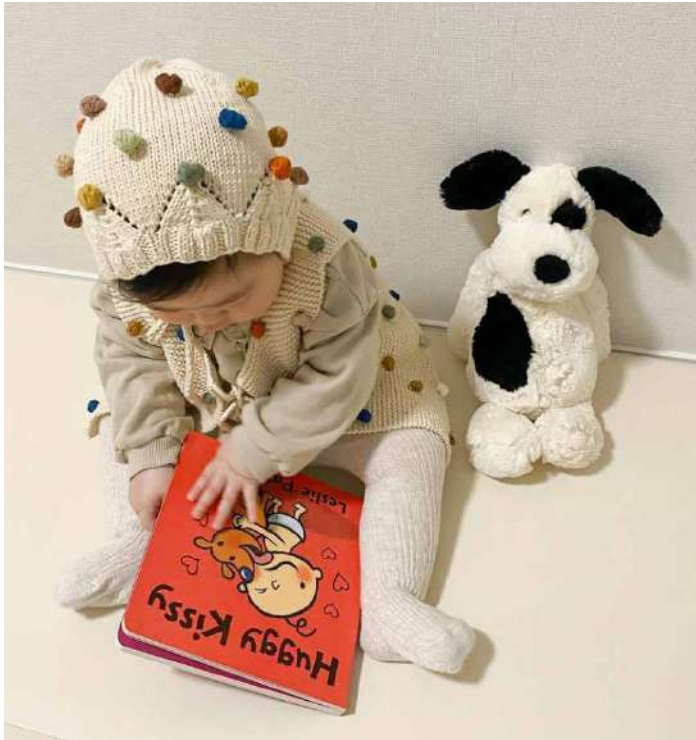

VESTS

NEW

RAINBOW POPCORN VEST

NATURAL, with rainbow popcorns

RAINBOW POPCORN VEST, BLOSSOM POPCORN BONNET

SNOW, with rainbow popcorns

NEW

*** BABY ALPACA CABLE VEST**

* combination set with the original BABY ALPACA collection

* make a set with the ALPACA CABLE BEANIE

NATURAL

RAINFOREST WOOL VEST

* combination set with the RAINFOREST WOOL collection

100% PERUVIAL WOOL
RAINFOREST WATERCOLOR DYE
HIGHLAND WOOL

ROCOCO VEST

* combination set with the original Rococo collection

NATURAL

BEIGE - NATURAL

RUFFLE BLOUSE

TAUPE

FELICE VEST

car motif & cherry motif