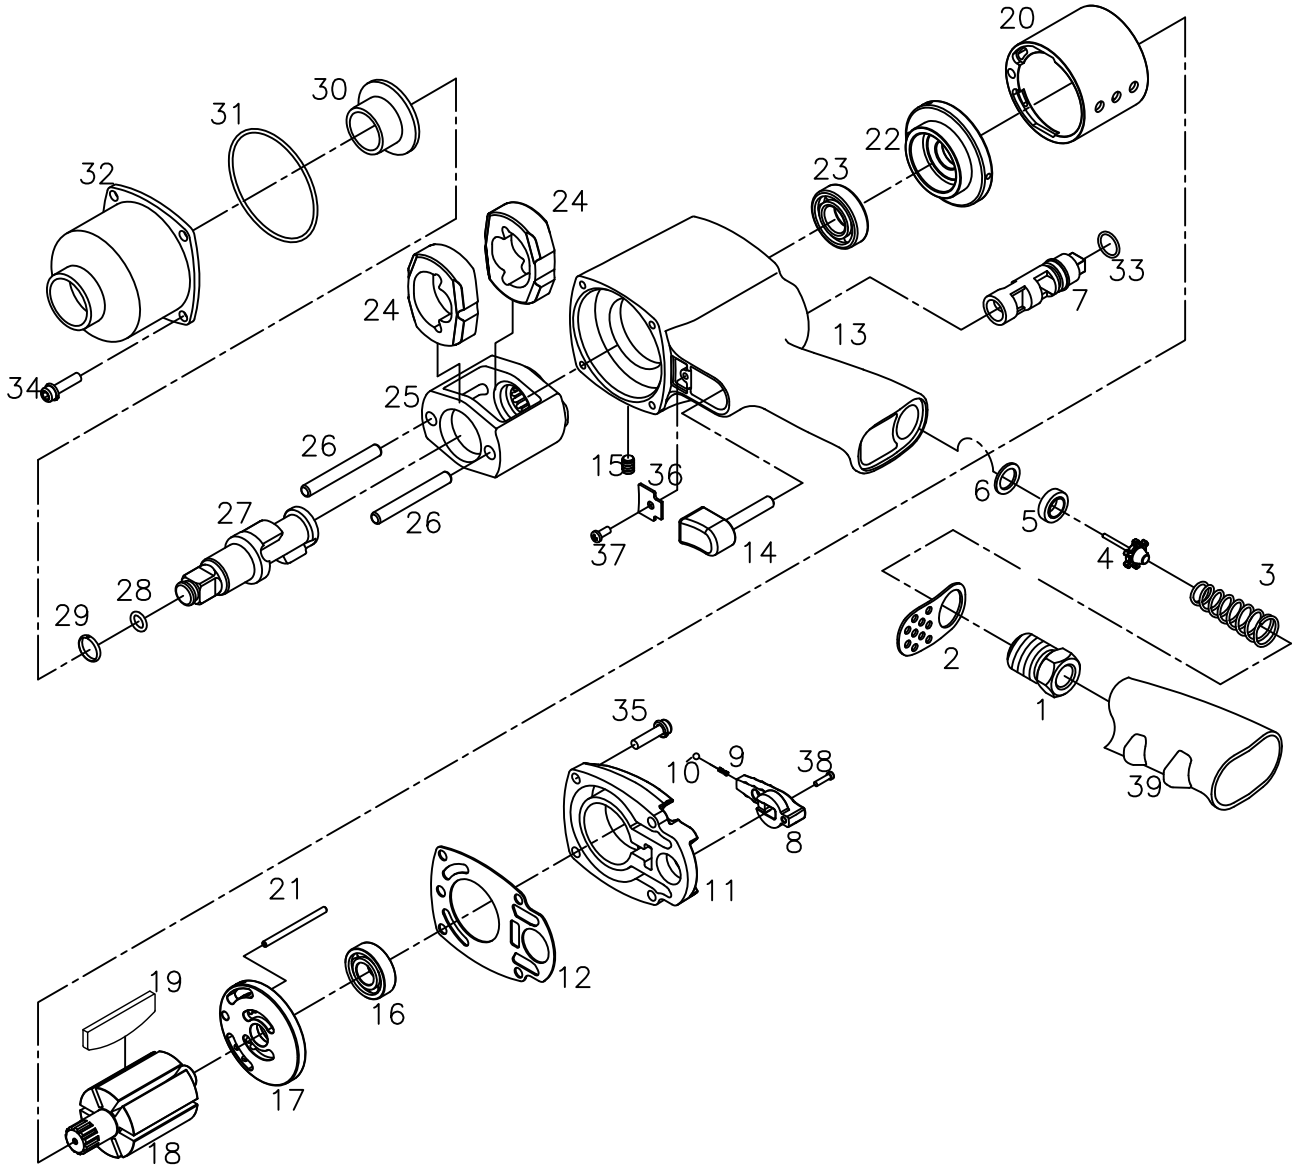

AT-2212 **GAV** HAVALI SOMUN SÖKME

Item No.	Part No.	Description	Q'ty	Item No.	Part No.	Description	Q'ty
1	328822	INLET BUSHING	1	28	OR7718	RETAINER O-RING	1
2	328802E	EXHAUST DEFLECTOR	1	29	328830-4	SOCKET RETAINER	1
3	328803XP	THROTTLE VALVE SPRING	1	30	611229	ANVIL BUSHING	1
4	328804C	VALVE STEM	1	31	OR5115	O-RING	1
5	328835	THROTTLE VALVE SEAT	1	32	221232	HAMMER HOUSING	1
6	328825S	SPACER	1	33	OR1712	O-RING	1
7	221207	REVERSE VALVE	1	34	CAP1019-N	SCREW	4
8	221208	REGULATOR	1	35	CAP1025	SCREW	4
9	SS0212	SPRING	1	36	221236	TRIGGER FIXTURE	1
10	SB0003-1	STELL BALL(φ3)	1	37	221237	SCREW	1
11	221211	HOUSING CAP	1	38	221237-B	SCREW	1
12	221212	GASKET	1	39	2312XP46	GRIP	1
13	221213	MOTOR HOUSING	1				
14	221214	TRIGGER	1				
15	HEXM506	PLUG SCREW	1				
16	B6001Z	BALL BEARING	1				
17	231220	REAR PLATE	1				
18	611218-T	ROTOR	1				
19	611219C	ROTOR BLADE	6				
20	221220	CYLINDER	1				
21	P0468	GUIDE PIN	1				
22	221222	FRONT PLATE	1				
23	B6002	BALL BEARING	1				
24	611225	HAMMER	2				
25	611224	HAMMER FRAME	1				
26	611223	HAMMER PIN	2				
27	611226	ANVIL	1				