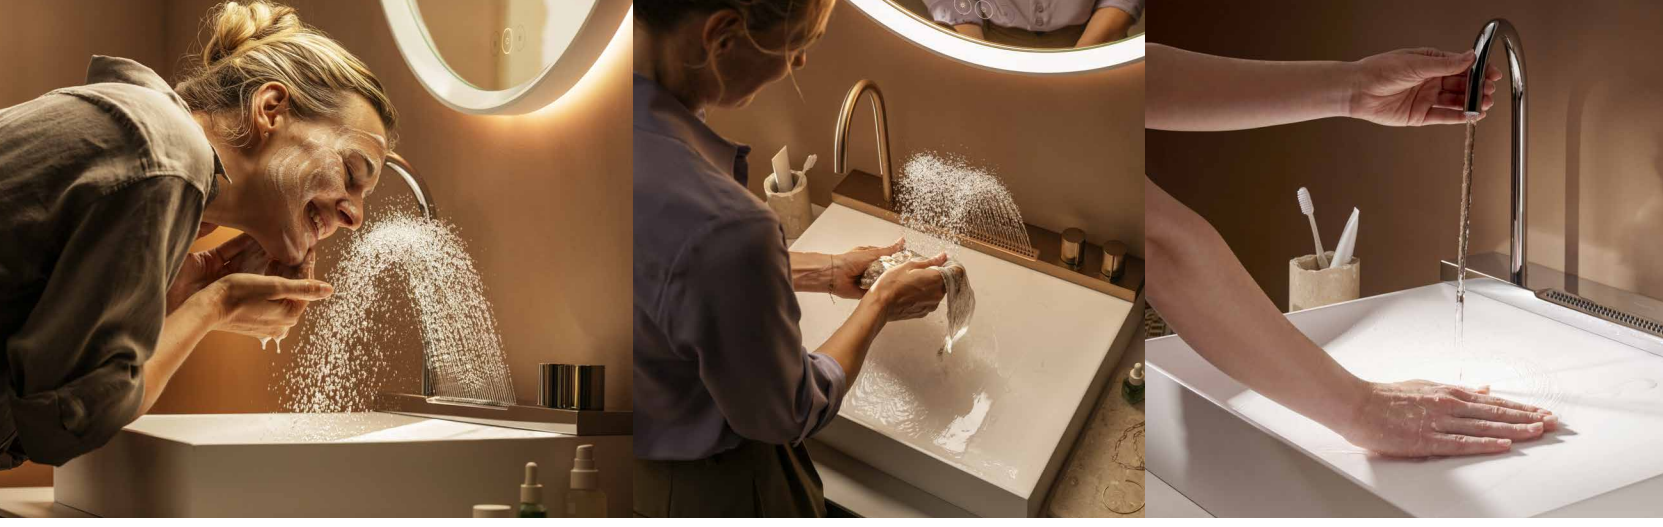

Avalegra

AquaUnit 580/475

#22472000

125.584₺

62.750₺

#22472140

134.554₺

67.250₺

ComfortZone

Easy Installation

Made to fit
NoiseReduction

QuickClean+

Thermostat

LaminarSpray

Rain

YENİLİKLER