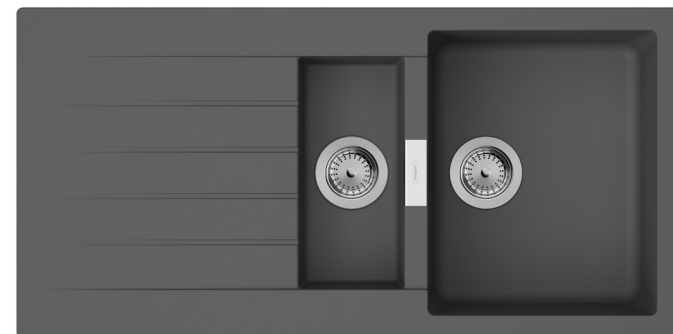

S520-F530

Ankastre eviye 345/160 damlalık ile

-170
Grafit Siyahı

43357170

-290
Taş Grişi

43357290

~~45.227₺~~ **22.500₺**