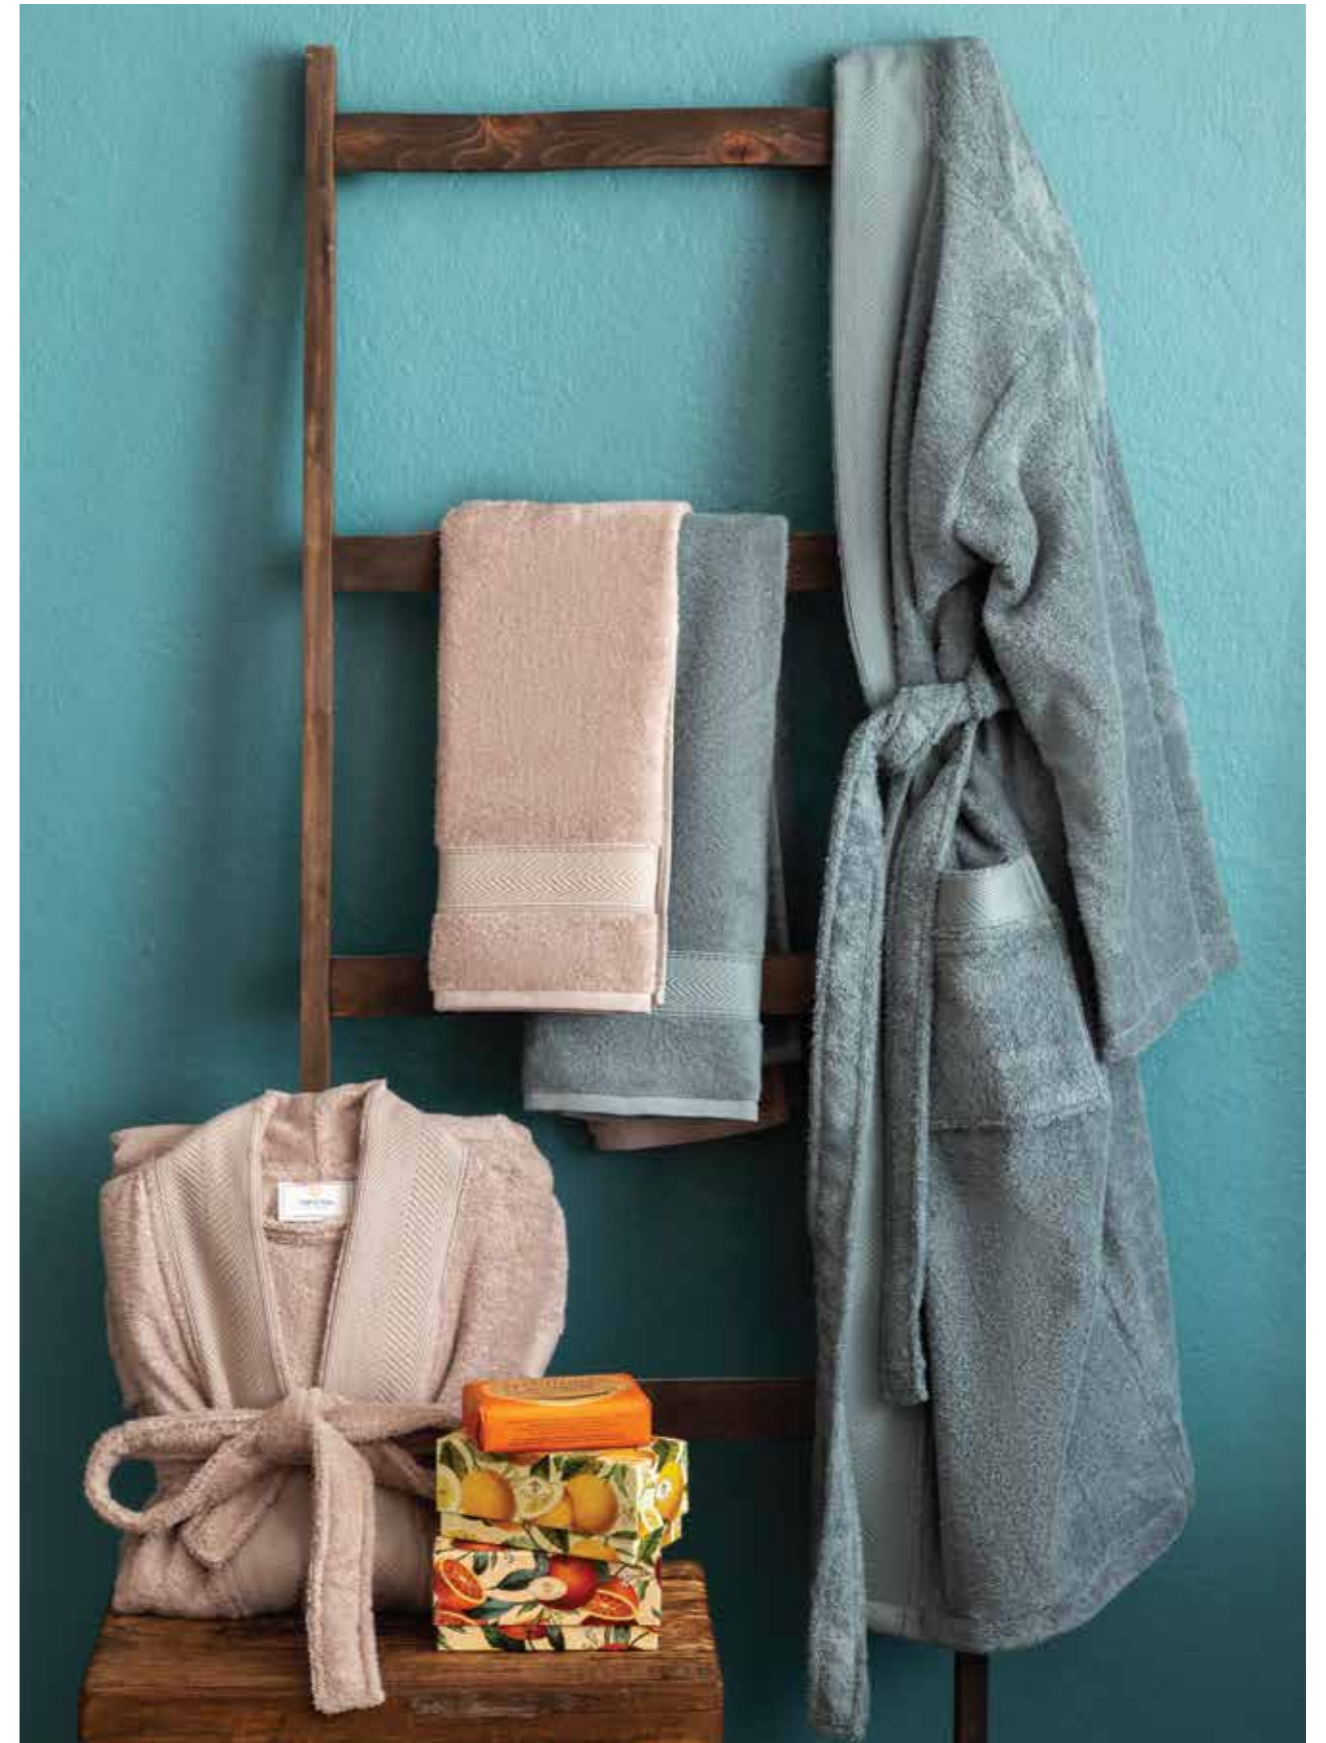

DRY ROSE & DARK GRAY

BAMBOO
BATHROBE SET

BLUSH & ECRU

ECRU & MINK

PETROLEUM & MINK

GREY & ANTHRACITE

DRY ROSE & DARK GRAY

BAMBOO
HAMMAM SET

BLUSH & ECRU

ECRU & MINK

PETROLEUM & MINK

GREY & ANTHRACITE

DRY ROSE & DARK GRAY