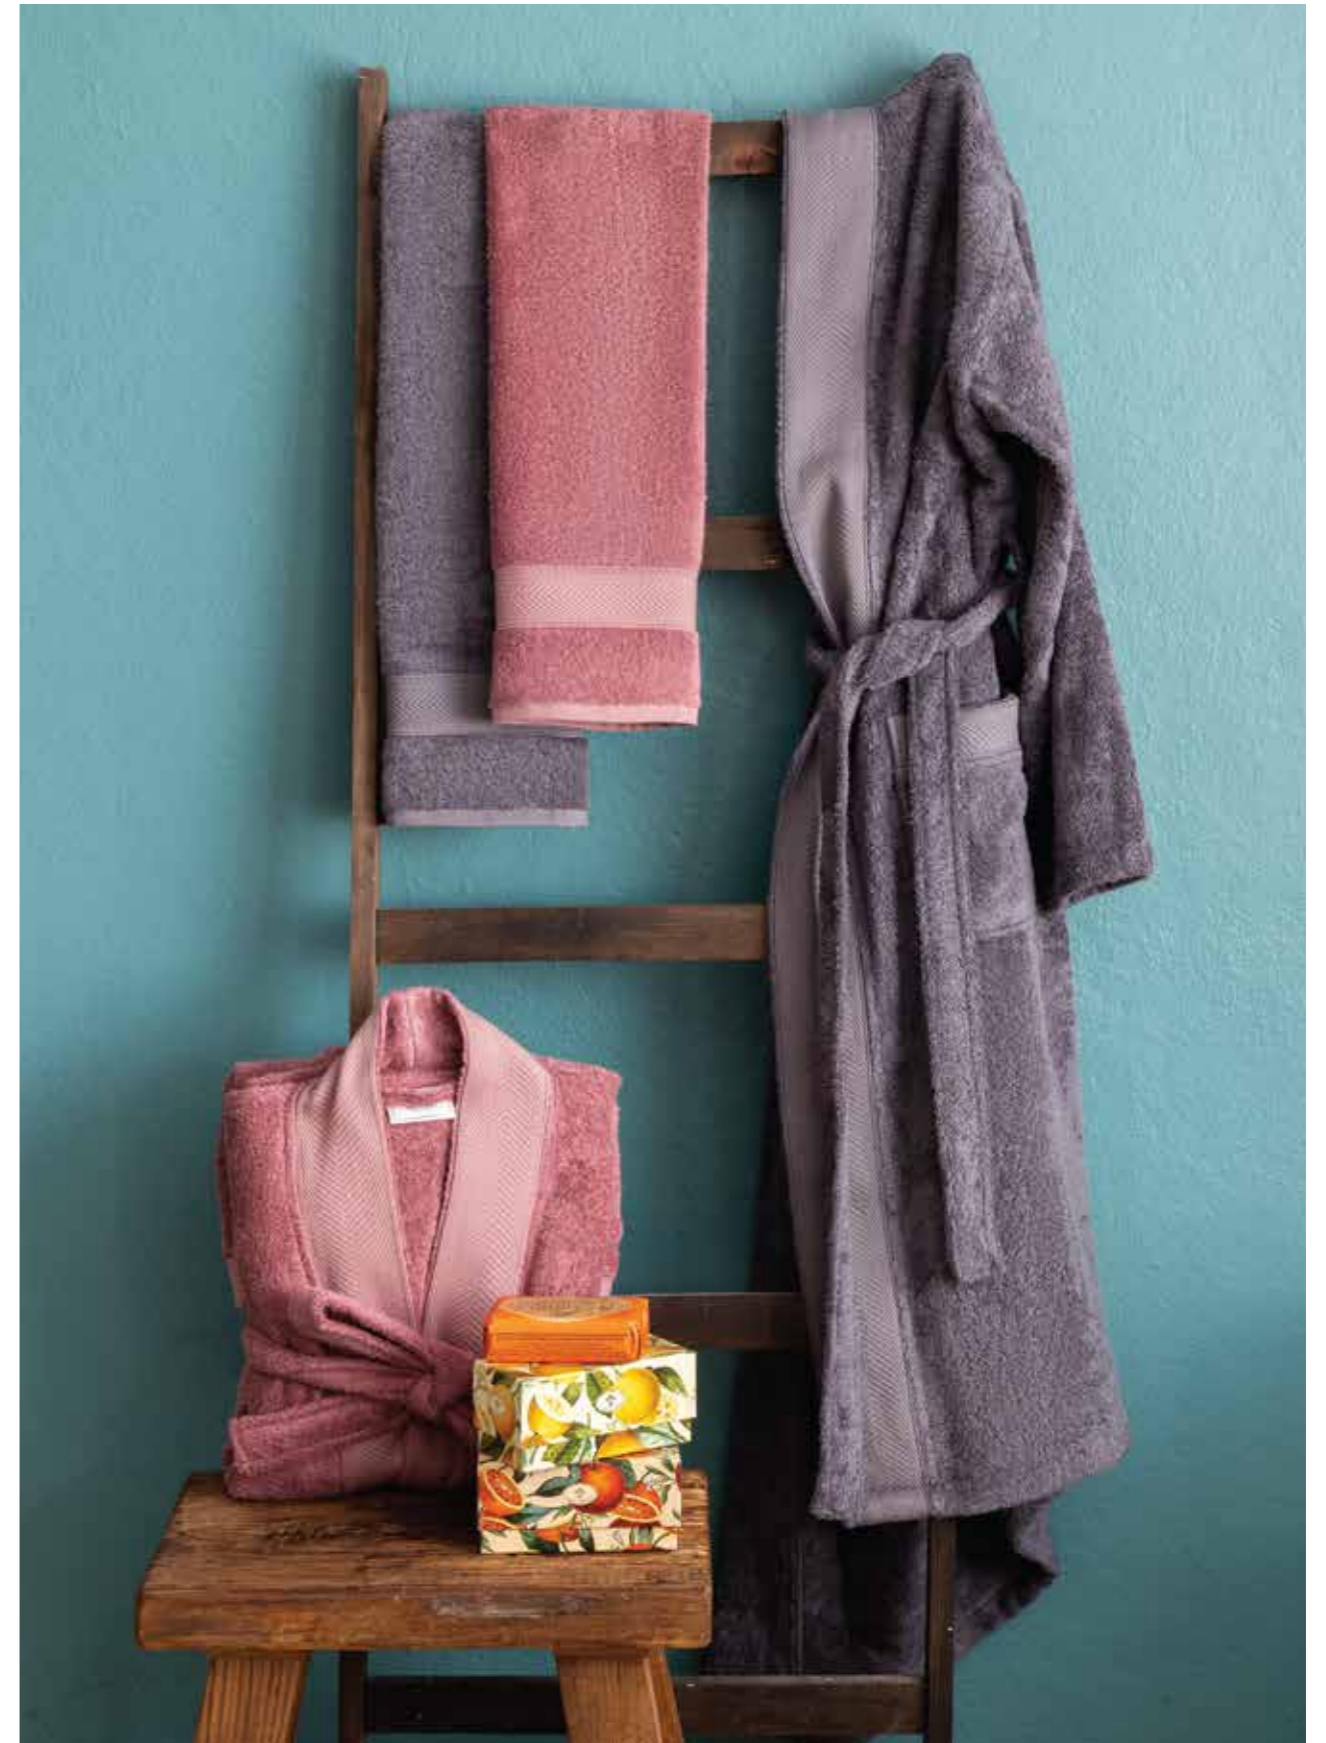

DRY ROSE & DARK GRAY

BAMBOO
BATHROBE SET

BLUSH & ECRU

ECRU & MINK

PETROLEUM & MINK

GREY & ANTHRACITE

DRY ROSE & DARK GRAY

BAMBOO
HAMMAM SET

BLUSH & ECRU

ECRU & MINK

PETROLEUM & MINK

GREY & ANTHRACITE

DRY ROSE & DARK GRAY