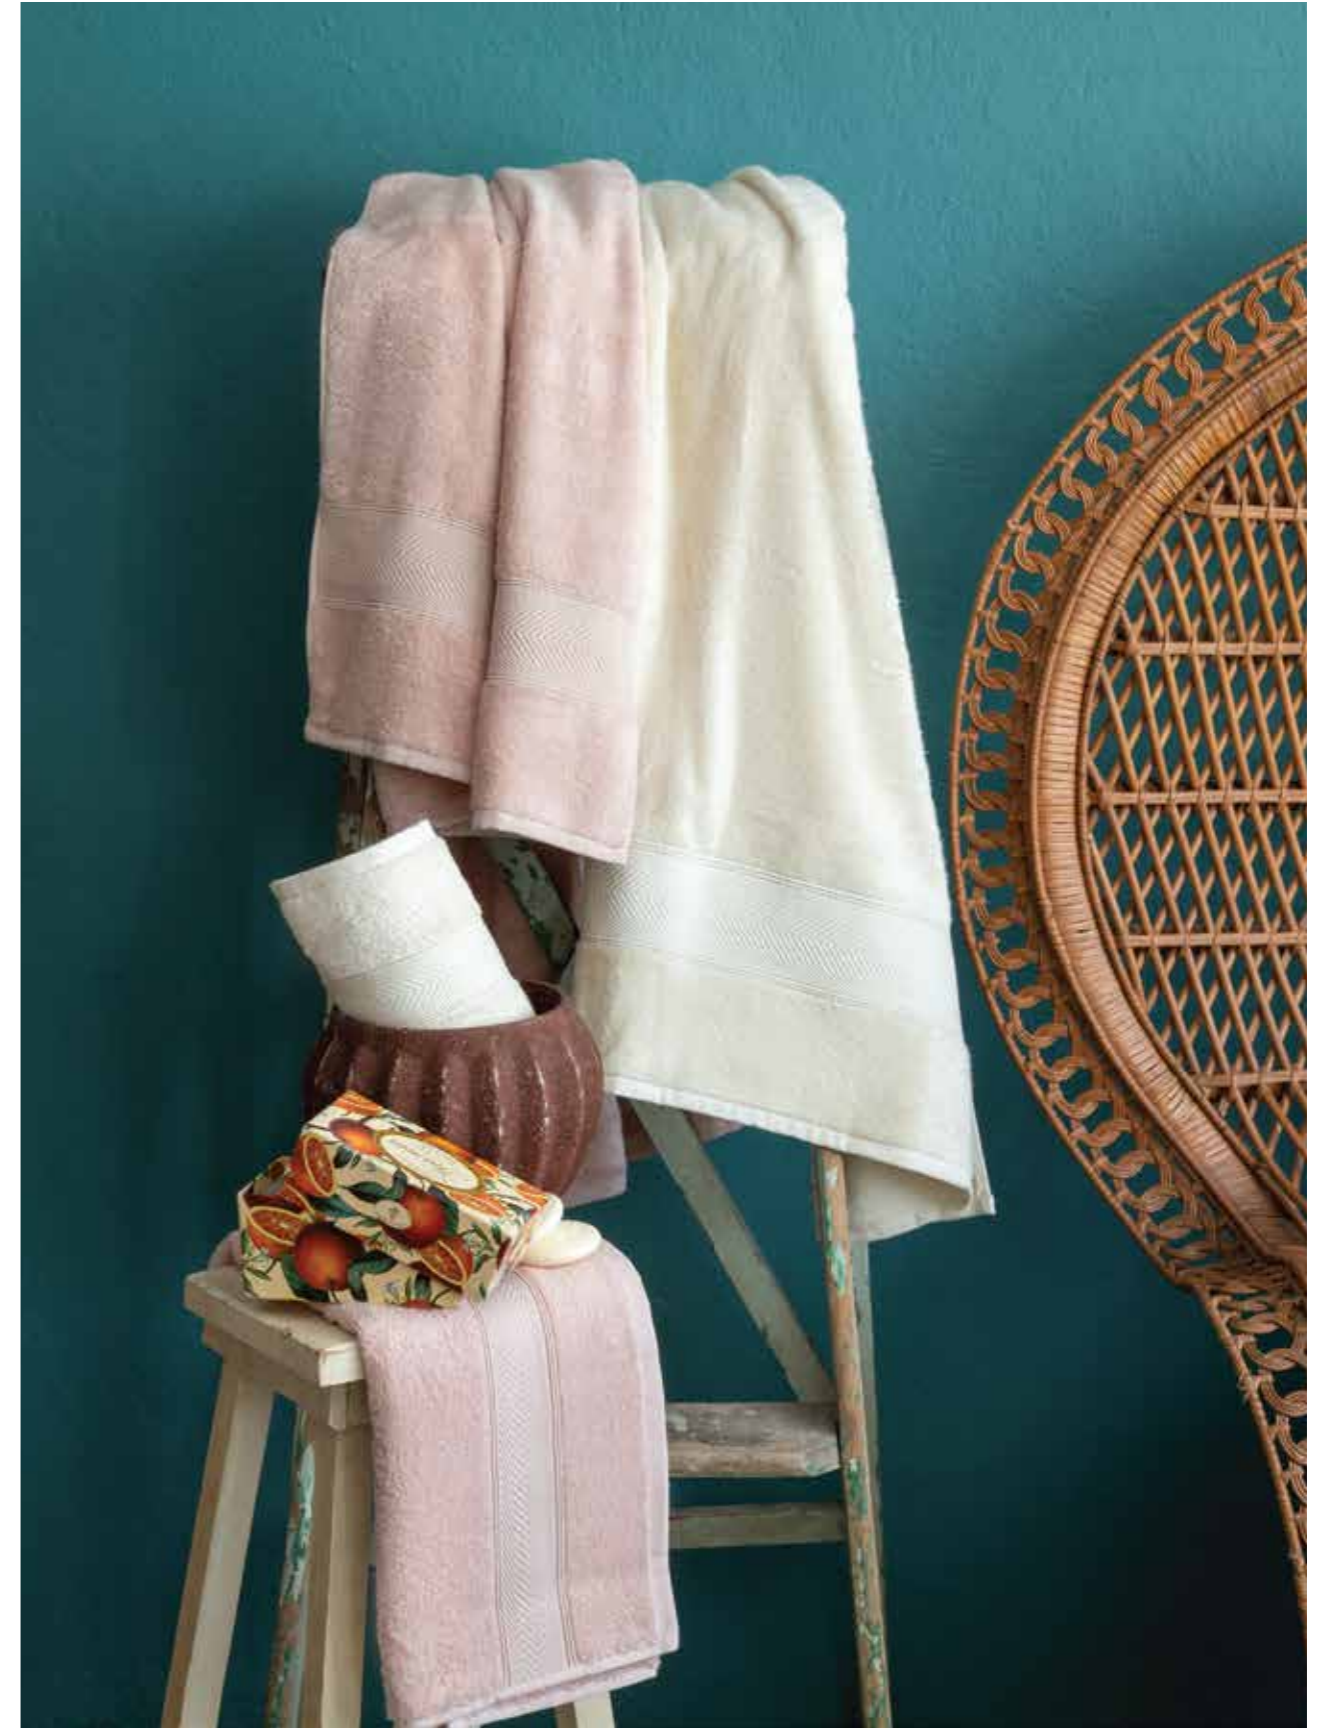

DRY ROSE & DARK GRAY

BAMBOO
BATHROBE SET

BLUSH & ECRU

ECRU & MINK

PETROLEUM & MINK

GREY & ANTHRACITE

DRY ROSE & DARK GRAY

BAMBOO
HAMMAM SET

BLUSH & ECRU

ECRU & MINK

PETROLEUM & MINK

GREY & ANTHRACITE

DRY ROSE & DARK GRAY