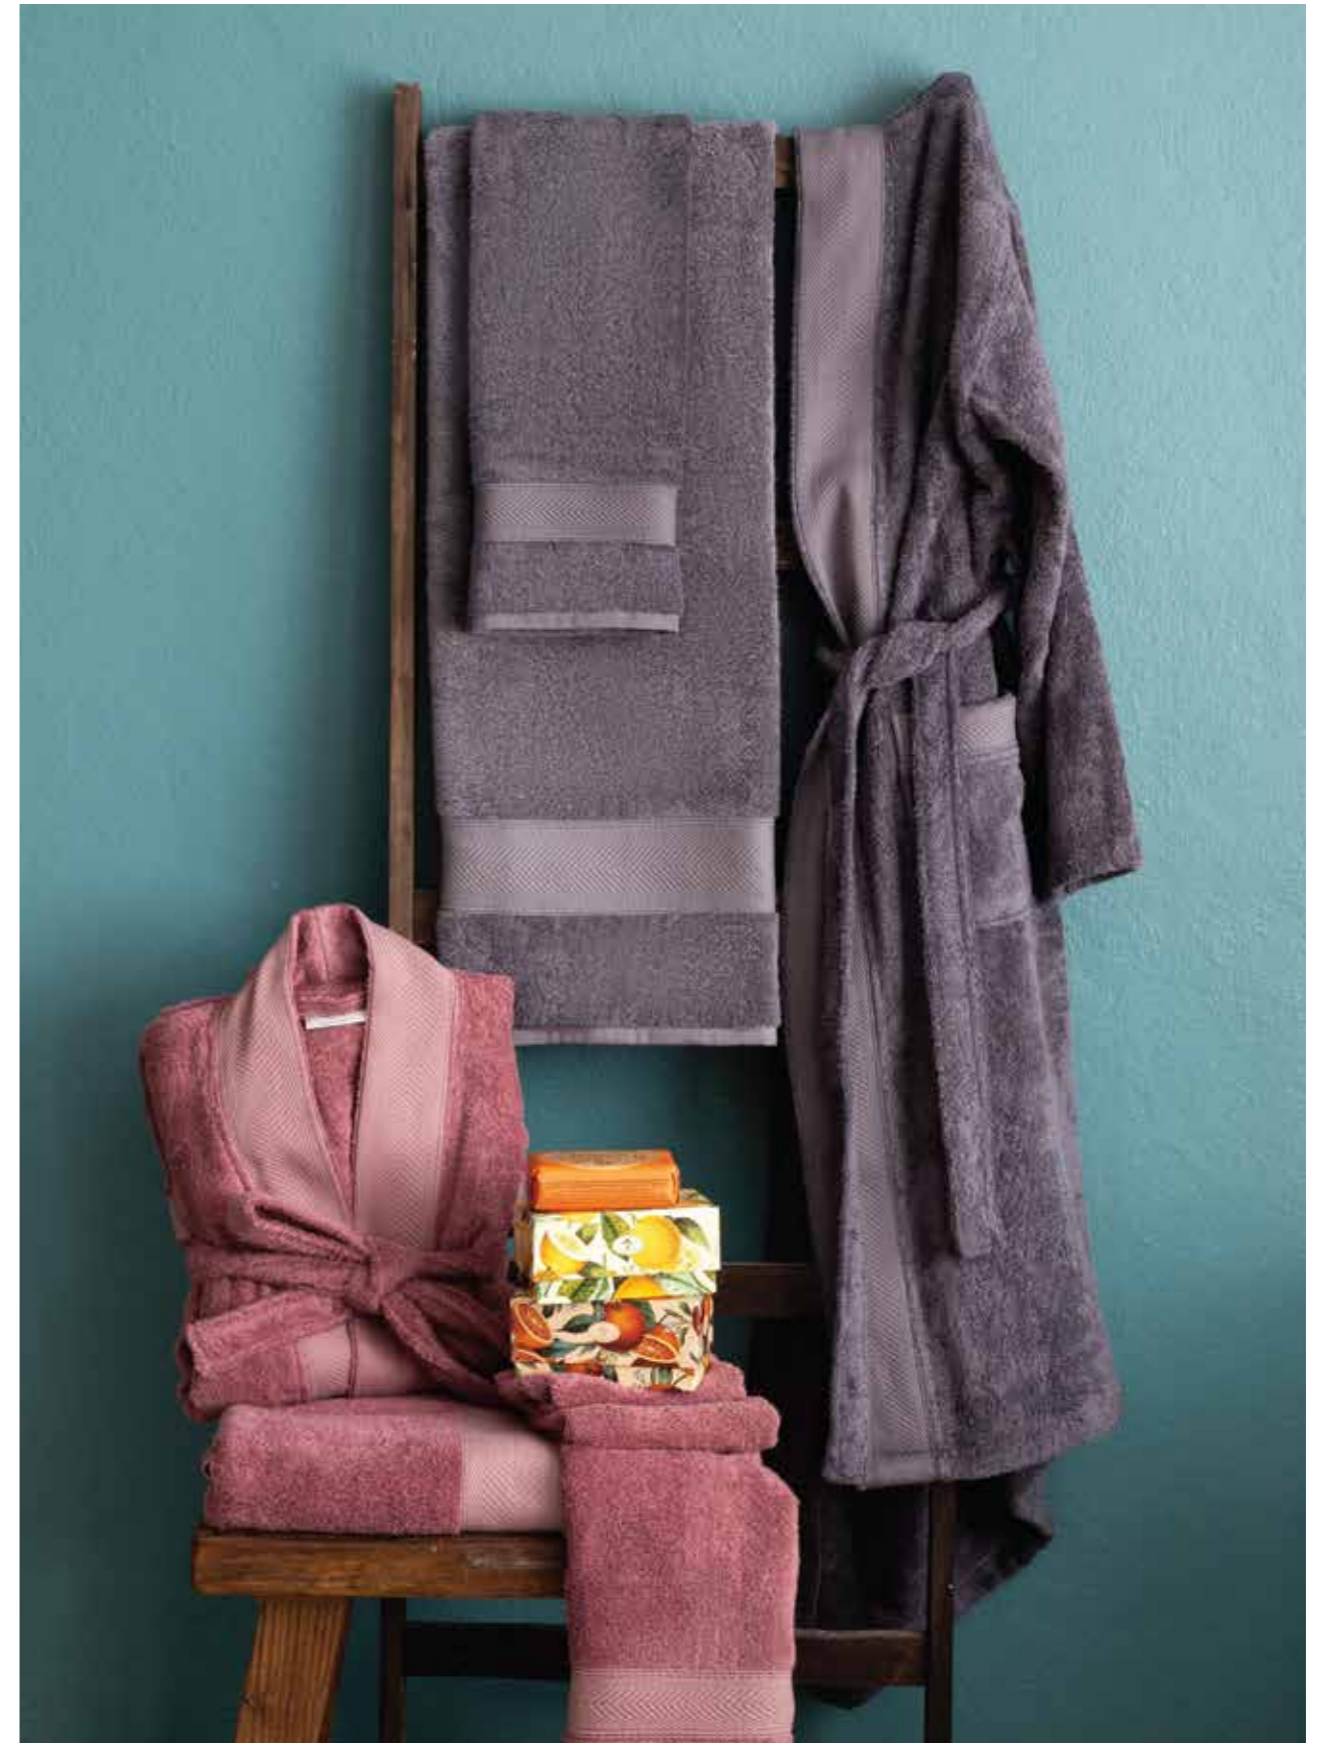

Apricitas

HOME

BAMBOO
FAMILY SET & BATHROBE SET & HAMMAM SET

BAMBOO
FAMILY SET

BLUSH & ECRU

ECRU & MINK

PETROLEUM & MINK

GREY & ANTHRACITE

DRY ROSE & DARK GRAY

BAMBOO
BATHROBE SET

BLUSH & ECRU

ECRU & MINK

PETROLEUM & MINK

GREY & ANTHRACITE

DRY ROSE & DARK GRAY

BAMBOO
HAMMAM SET

BLUSH & ECRU

ECRU & MINK

PETROLEUM & MINK

GREY & ANTHRACITE

DRY ROSE & DARK GRAY