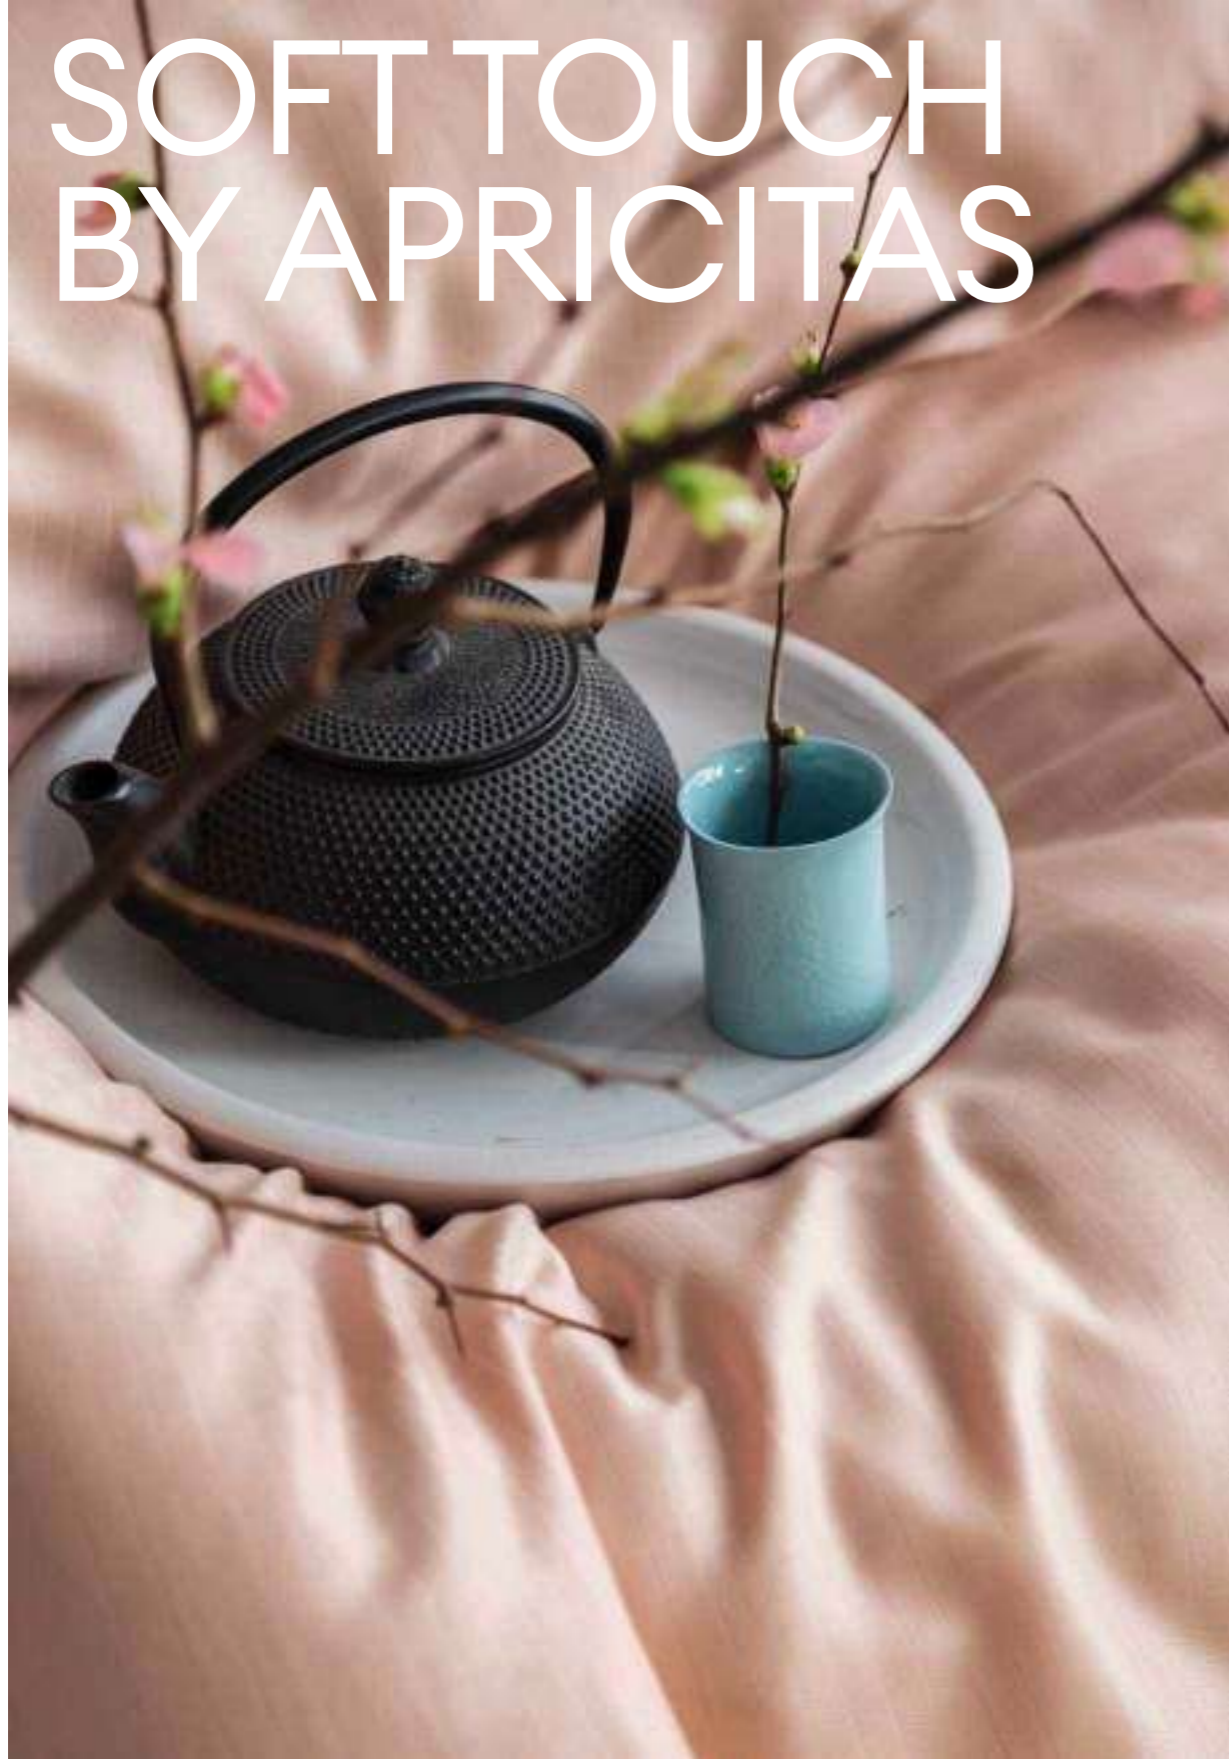

*A soft touch requires an
even softer soul.*

Yumuşak bir dokunuş
kendinden daha da yumuşak bir ruh ister.