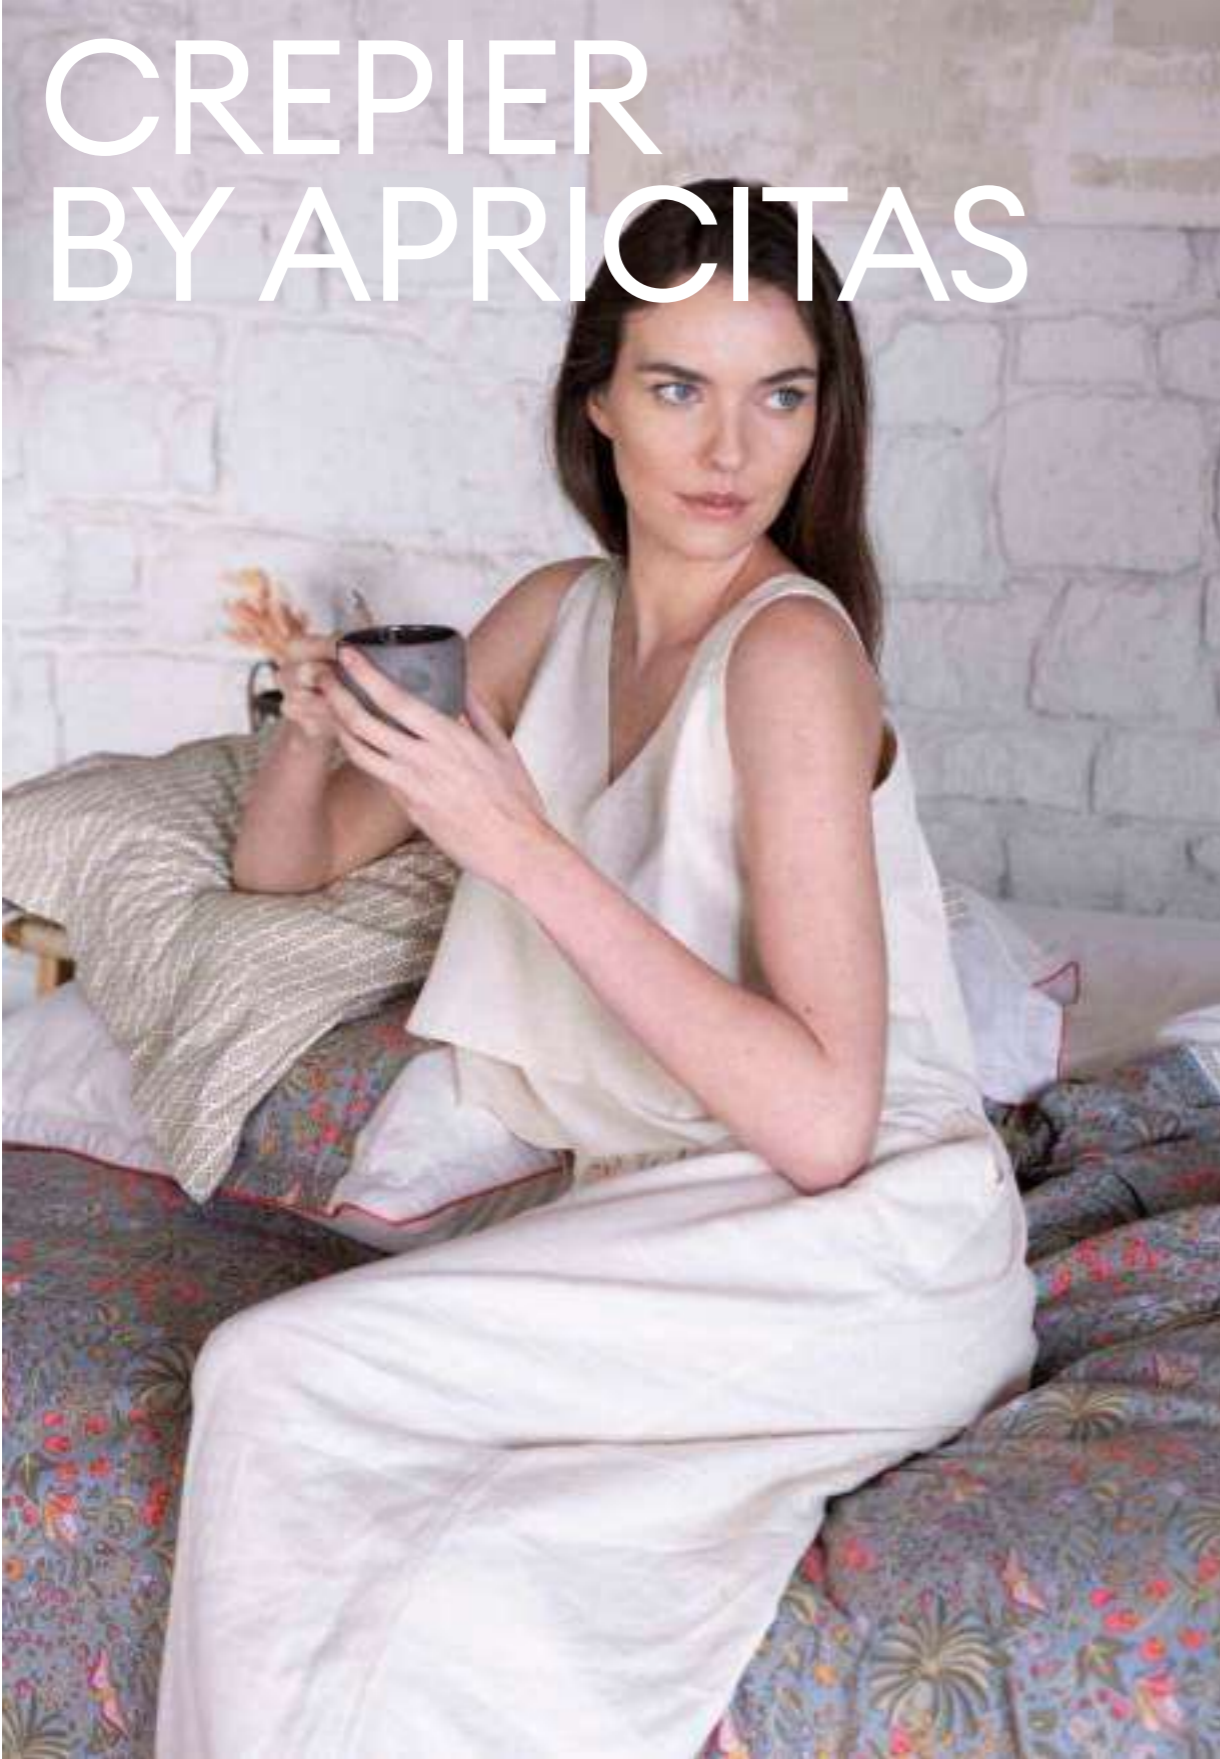

Cotton crepe spreads delicately on your beds with traditional elegance. Handmade details, intimate patterns, and soft colors that embrace every moment... Welcome to the world of Apricita Creperie.

Tüm anları kucaklayan pamuk krep, geleneksel bir zerafetle yataklarınıza seriliyor. El yapımı detaylar, samimi desenler ve tüm anları kucaklayan yumuşacık renkler... Apricita'sın Creperie dünyasında...