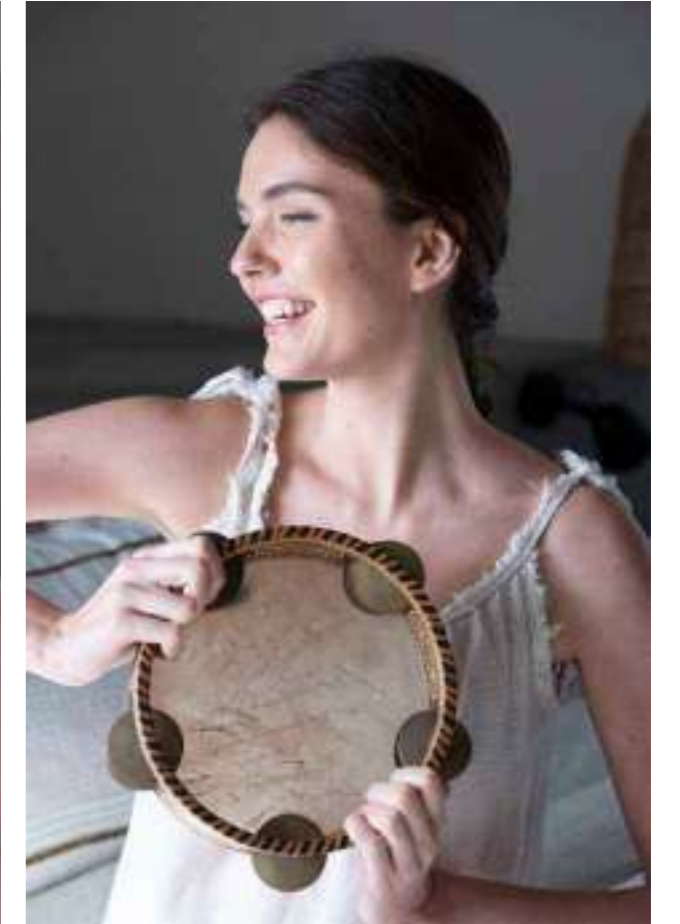

LET YOUR SMILE SHINE
SO BRIGHT THAT PEOPLE CONFUSE IT
WITH THE SUMMER SKY!

*Öyle bir gülün ki
sizi yaz güneşi ile karıştırırlar!*

MUSLIN COLLECTION

 %100
COTTON

Apricitas Müslin collection is produced with primary sustainability in mind yet it does not make any sacrifice regarding comfort and a luxurious feel. Müslin's history can be dated back to many centuries before particularly in the Aegean region of Turkey. Although it is typically wove in two layers, this special collection utilizes unique techniques in order to offer special feel that comes from having three layers.