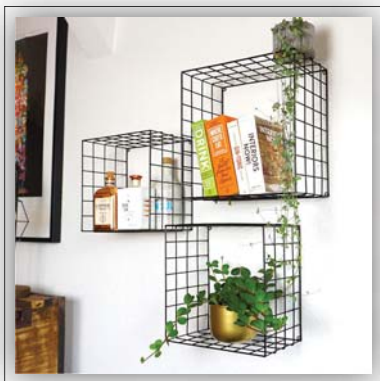

Product:
Wire Wall Rack
3 pcs Set

Product Code:
202102900189

Size:
35x35x15cm

Packing Size:
37x37x17cm