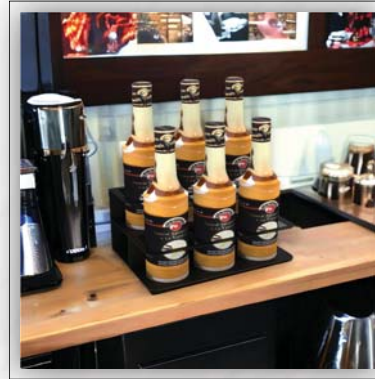

Product:
3x2 Syrup Stand

Product Code:
202102900231

Size:
33x23x14cm

Packing Size:
35x25x16cm