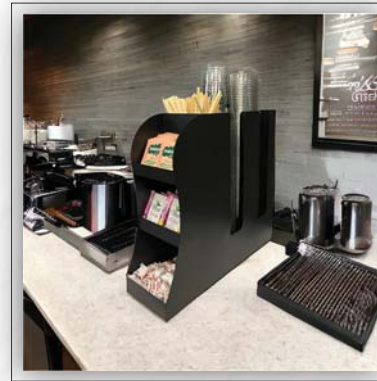

Product:
Cup & Sugar & Mixer Organizer

Product Code:
202102900195

Size:
38x12x34cm

Packing Size:
40x14x34cm

Product:
Straw & Napkin Organizer

Product Code:
202102900050

Size:
27x17x11cm

Packing Size:
29x19x13cm