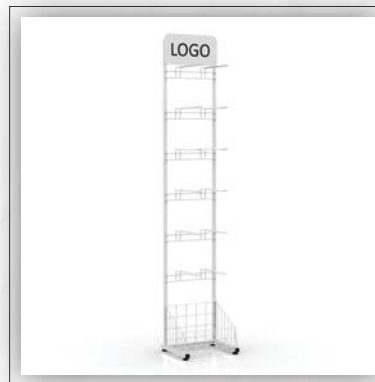

Product:
Metal Display
1 Basket + 12 Hook

Product Code:
202500000016

Size:
156x30x27cm

Packing Size:
158x32x29cm

“Optional Left & Right Side Branding” --- “Optional Special Colour Production (MOQ 250 Pcs.)”