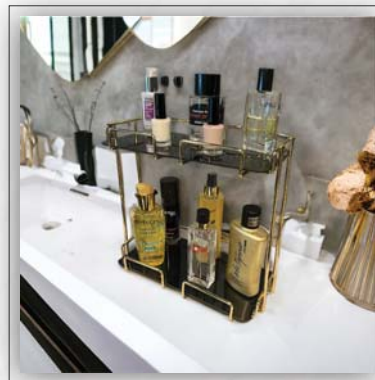

Size:
29x20x20cm

Packing Size:
31x22x22cm

Product:
2-Tier Kitchen & Bathroom Organizer

Product Code:
202102900200

Size:
40x28x28cm

Packing Size:
42x30x30cm

Black White Metallic Chrome Gold

Product:
2-Tier Kitchen & Bathroom Organizer