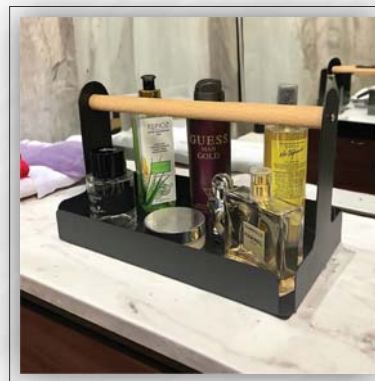

Product:
Cosmetic Organizer

Product Code:
202102900196

Size:
30x17x16cm

Packing Size:
32x19x18cm