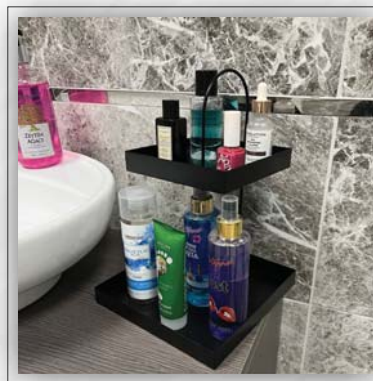

Size:
33x30x20cm

Packing Size:
35x8x23cm

Product:
2-Tier Kitchen & Bathroom Organizer

Product Code:
202102900136

Size:
21x33x20cm

Packing Size:
23x35x22cm

Product:
2-Tier Kitchen & Bathroom Organizer

Product Code:
202102900146