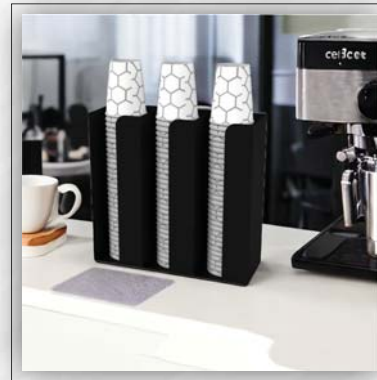

Product:
4 Parts Cup Organizer

Product Code:
202102000011

Size:
9x38x25cm

Packing Size:
11x40x27cm

Product:
Horizontal 4's Cup Organizer

Product Code:
2021029000004

Size:
50x75x35cm

Packing Size:
50x75x35cm