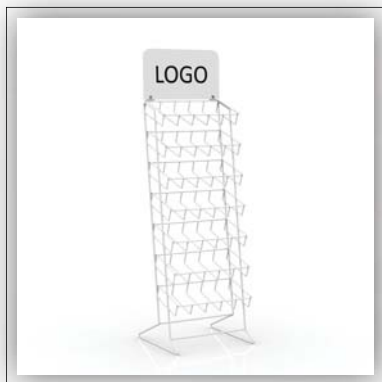

Size:
180x60x40cm

Packing Size:
100x42x62cm

Product:
Metal Display
1 Basket + 12 Hook

Product Code:
202500000016

Size:
156x30x27cm

Packing Size:
158x32x29cm

“Optional Left & Right Side Branding” --- “Optional Special Colour Production (MOQ 250 Pcs.)”