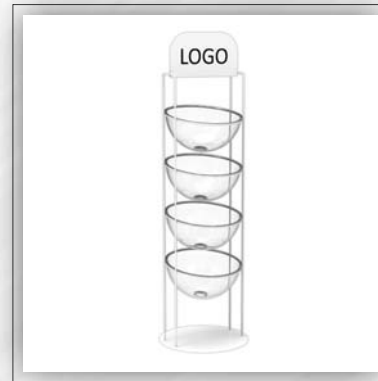

Size:
140x32x32cm

Packing Size:
42x34x34cm

Product:
Plastic Basket Display

Product Code:
202500000008

Size:
102x52x52cm

Packing Size:
54x27x54cm

“ Optional Left & Right Side Branding ” --- “ Optional Special Colour Production (MOQ 250 Pcs.) ”

Product:
2-Tier Plastic Basket Display

Product Code:
202500000009

Size:
163x52x52cm

Packing Size:
62x27x54cm

Product:
4-Tier Plastic Basket Display

Product Code:
202500000009

Size:
127x37x37cm

Packing Size:
39x39x113cm