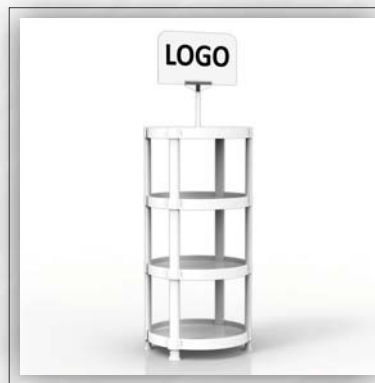

Product:
Plastic Display - Round

Product Code:
20215536456

Size:
50x50x156cm

Packing Size:
51x51x22cm

Black White