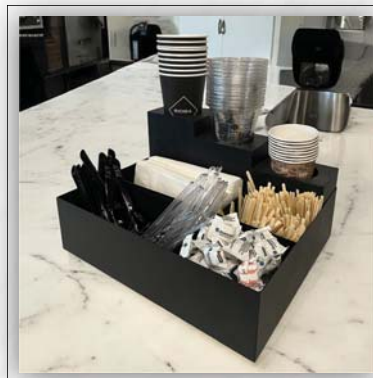

Product:
Cup & Sugar & Mixer Organizer

Product Code:
202102900273

Size:
33x28x18cm

Packing Size:
35x30x20cm