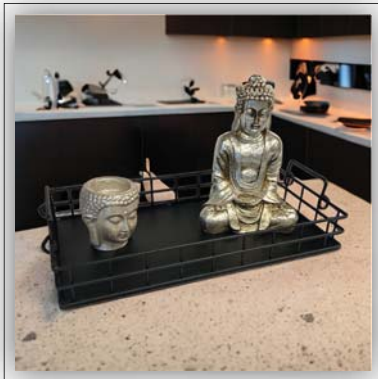

Black White Metallic Chrome Gold

Product:
Tea & Coffee Tray

Product Code:
202102900196

Size:
30x17x16cm

Packing Size:
32x19x18cm

Black White Metallic Chrome Gold

Product:
Decorative Tray

Product Code:
202102000014