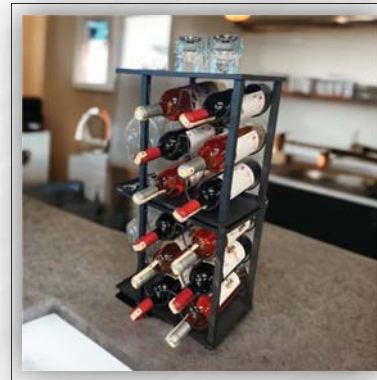

Product:
Wine Organizer Stand 12's

Product Code:
202102900180

Size:
34x64x22cm

Packing Size:
36x27x14cm