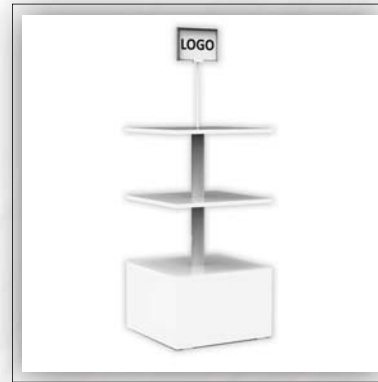

Product:
Middle Area Wooden Display

Product Code:
202101100007

Size:
156x50x50cm

Packing Size:
52x52x39cm

“Optional Left & Right Side Branding” --- “Optional Special Colour Production (MOQ 250 Pcs.)”