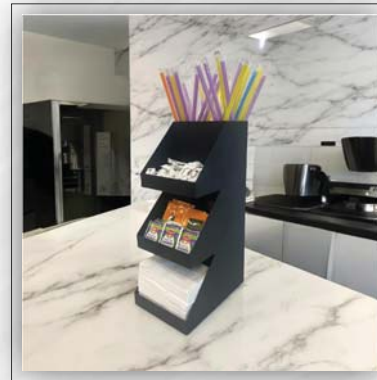

Product:
Cup & Sugar & Mixer Organizer

Product Code:
202102900195

Size:
38x12x34cm

Packing Size:
40x14x34cm

Product:
Straw & Napkin Organizer

Product Code:
202102900050

Size:
27x17x11cm

Packing Size:
29x19x13cm