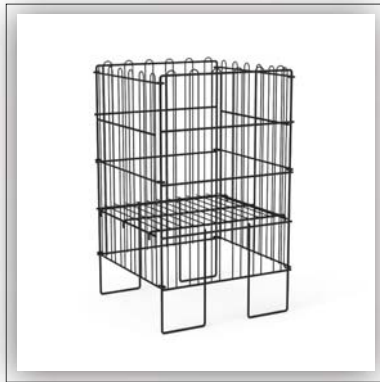

Product:
2-Tier Plastic Basket Display

Product Code:
202500000009

Size:
163x52x52cm

Packing Size:
62x27x54cm

Product:
4-Tier Plastic Basket Display

Product Code:
202500000009

Size:
127x37x37cm

Packing Size:
39x39x113cm