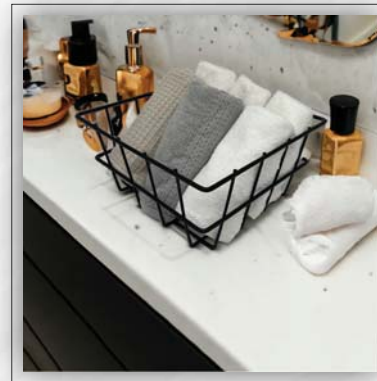

Product:
Decorative Cosmetic Basket

Product Code:
202102900218

Size:
21x21x11cm

Packing Size:
23x23x13cm