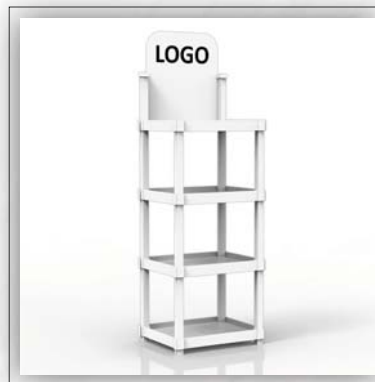

Product:
Plastic Display - Medium

Product Code:
20215536456

Size:
49x38x157cm

Packing Size:
50x40x22cm

Black White

“Optional Left & Right Side Branding” --- “Optional Special Colour Production (MOQ 250 Pcs.)”