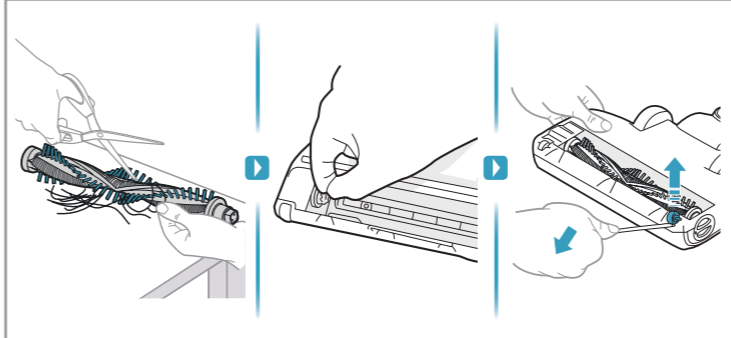

electrolux.com/shop

PureQ9 Performance kit Com ref: ESKQ9 PNC: 900923089/8	PureQ9 filter kit Com ref: EF167 PNC: 900923090/6	PureQ9 Home and car kit Com ref: KIT19 PNC: 900923091/4