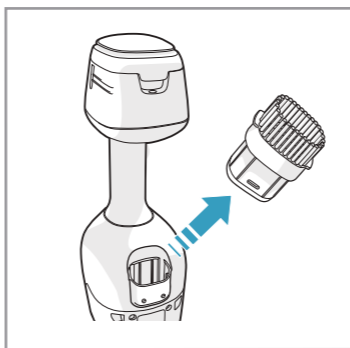

electrolux.com/shop

PureQ9 Performance kit Com ref: ESKQ9 PNC: 900923089/8	PureQ9 filter kit Com ref: EF167 PNC: 900923090/6	PureQ9 Home and car kit Com ref: KIT19 PNC: 900923091/4