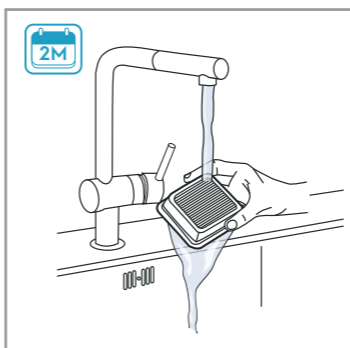

electrolux.com/shop

PureQ9 Performance kit Com ref: ESKQ9 PNC: 900923089/8	PureQ9 filter kit Com ref: EF167 PNC: 900923090/6	PureQ9 Home and car kit Com ref: KIT19 PNC: 900923091/4