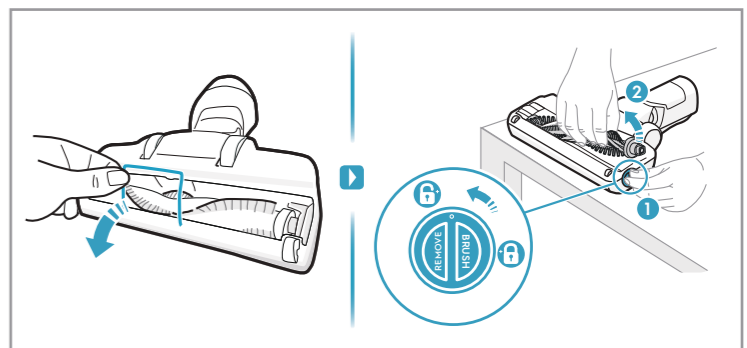

electrolux.com/shop

PureQ9 Performance kit Com ref: ESKQ9 PNC: 900923089/8	PureQ9 filter kit Com ref: EF167 PNC: 900923090/6	PureQ9 Home and car kit Com ref: KIT19 PNC: 900923091/4