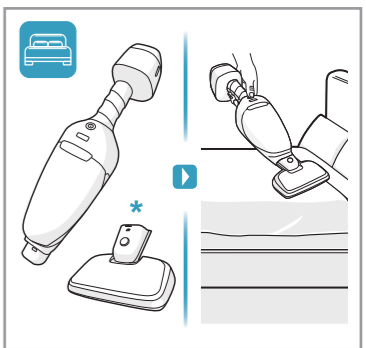

electrolux.com/shop

PureQ9 Performance kit Com ref: ESKQ9 PNC: 900923089/8	PureQ9 filter kit Com ref: EF167 PNC: 900923090/6	PureQ9 Home and car kit Com ref: KIT19 PNC: 900923091/4