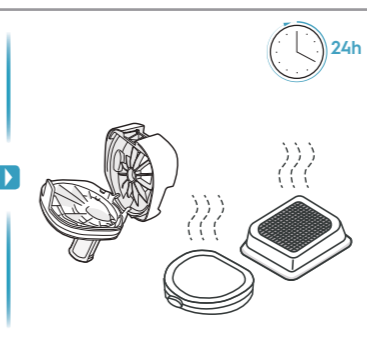

electrolux.com/shop

PureQ9 Performance kit Com ref: ESKQ9 PNC: 900923089/8	PureQ9 filter kit Com ref: EF167 PNC: 900923090/6	PureQ9 Home and car kit Com ref: KIT19 PNC: 900923091/4