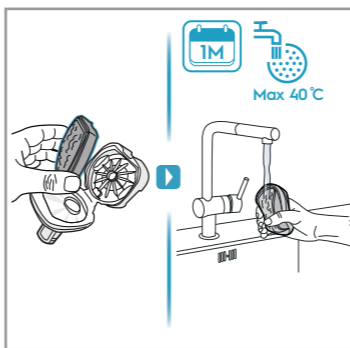

electrolux.com/shop

PureQ9 Performance kit Com ref: ESKQ9 PNC: 900923089/8	PureQ9 filter kit Com ref: EF167 PNC: 900923090/6	PureQ9 Home and car kit Com ref: KIT19 PNC: 900923091/4