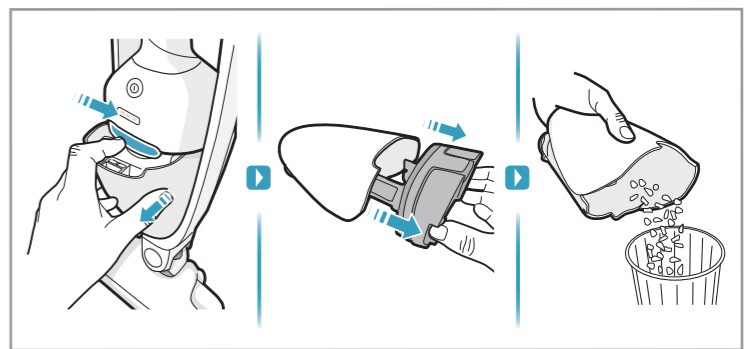

electrolux.com/shop

PureQ9 Performance kit Com ref: ESKQ9 PNC: 900923089/8	PureQ9 filter kit Com ref: EF167 PNC: 900923090/6	PureQ9 Home and car kit Com ref: KIT19 PNC: 900923091/4