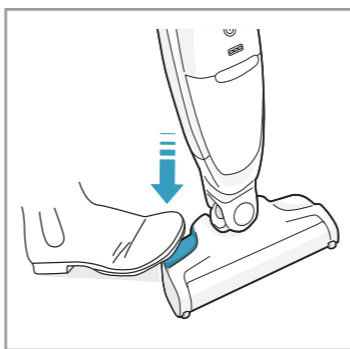

electrolux.com/shop

PureQ9 Performance kit Com ref: ESKQ9 PNC: 900923089/8	PureQ9 filter kit Com ref: EF167 PNC: 900923090/6	PureQ9 Home and car kit Com ref: KIT19 PNC: 900923091/4