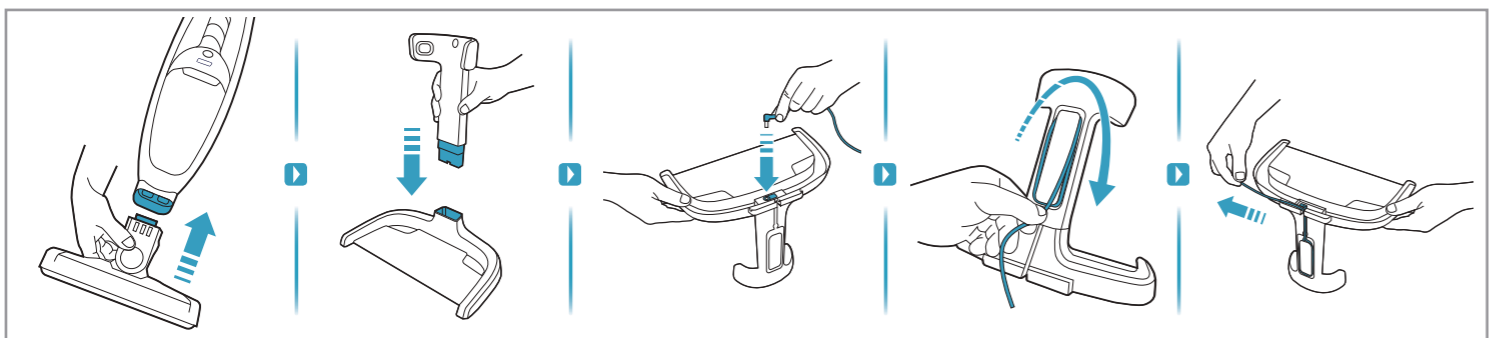

electrolux.com/shop

PureQ9 Performance kit Com ref: ESKQ9 PNC: 900923089/8	PureQ9 filter kit Com ref: EF167 PNC: 900923090/6	PureQ9 Home and car kit Com ref: KIT19 PNC: 900923091/4