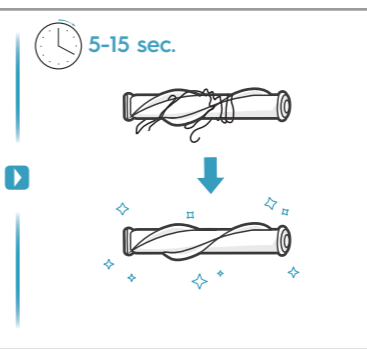

electrolux.com/shop

PureQ9 Performance kit Com ref: ESKQ9 PNC: 900923089/8	PureQ9 filter kit Com ref: EF167 PNC: 900923090/6	PureQ9 Home and car kit Com ref: KIT19 PNC: 900923091/4