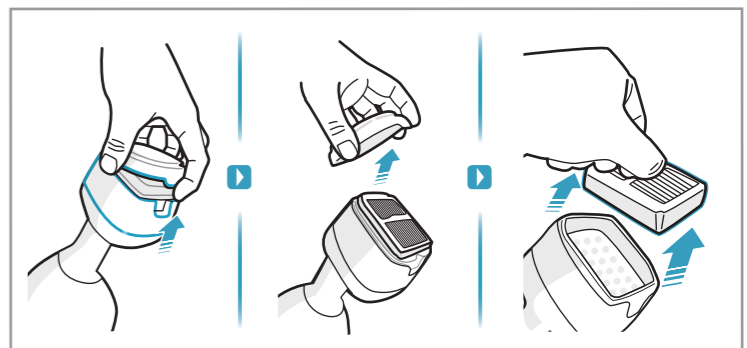

electrolux.com/shop

PureQ9 Performance kit Com ref: ESKQ9 PNC: 900923089/8	PureQ9 filter kit Com ref: EF167 PNC: 900923090/6	PureQ9 Home and car kit Com ref: KIT19 PNC: 900923091/4