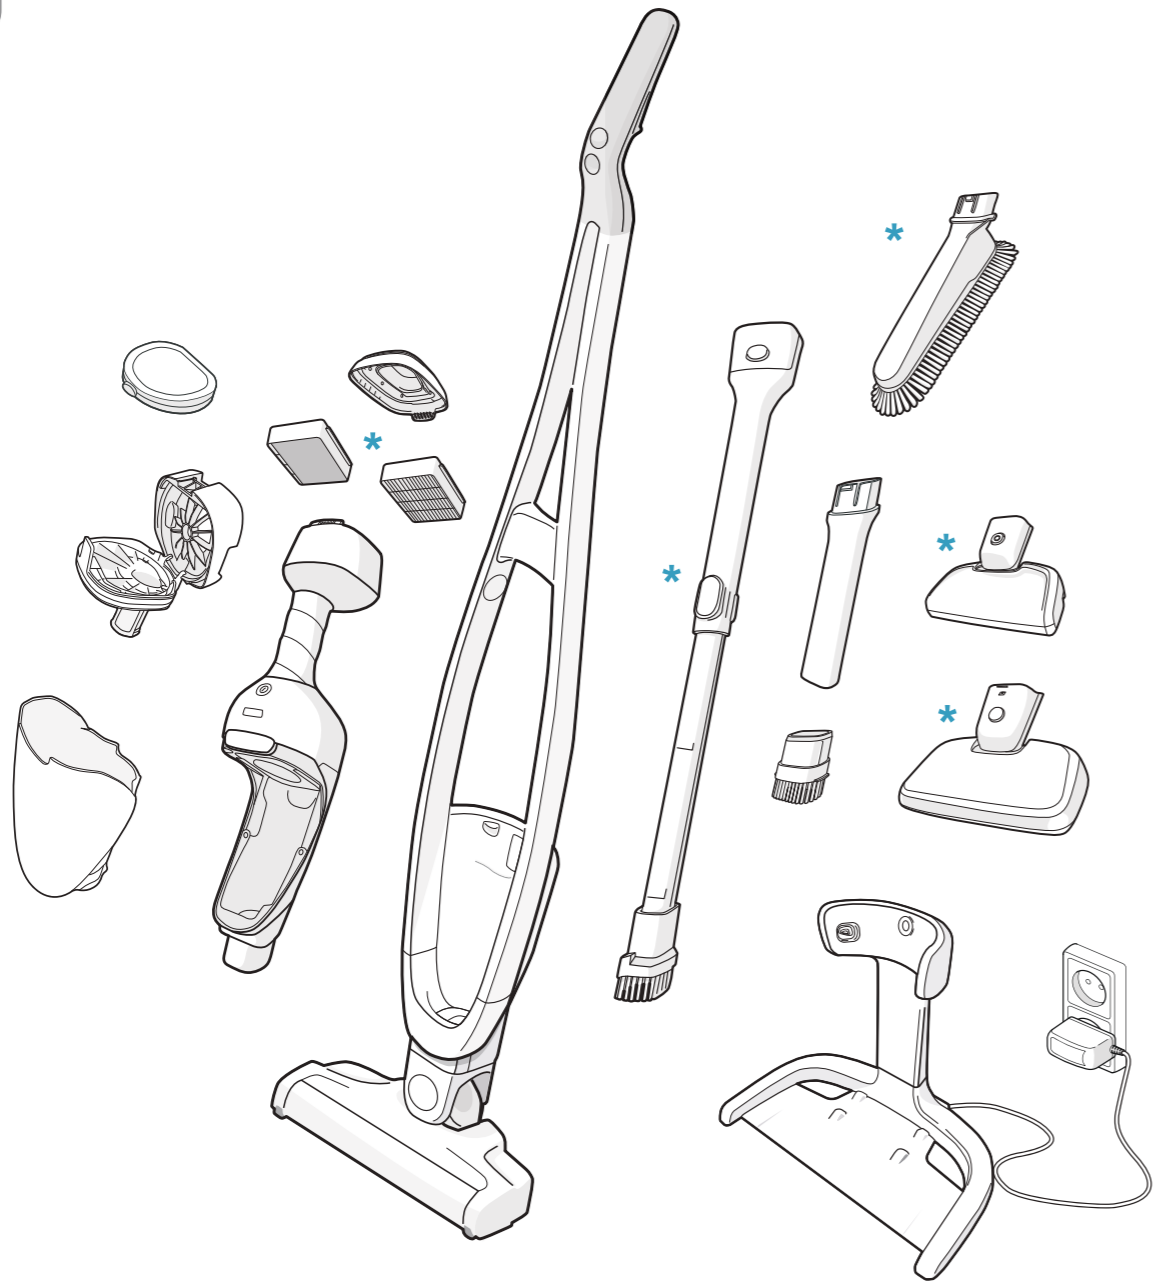

www.electrolux.com

4h

100%
75-100%
50-75%
25-50%
0%

25,2 Volt	15 min	25 min	55 min
21,6 Volt	14 min	23 min	50 min