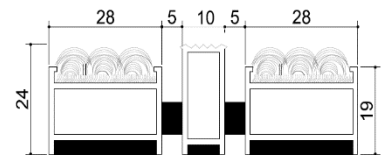

20 mm Standart Ebat Ölçüleri :
20 mm Standart Sizes :

45 x 70 cm : 4.10 kg / adet (pcs)
 55 x 90 cm : 6.44 kg / adet (pcs)
 70 x 110 cm : 10.00 kg / adet (pcs)

ARTLINES ALÜMİNYUM PASPAS SİSTEMLERİ

- *Alüminyum Gövdeli 20 mm İç Mekan Paspasları (Aluminium 20 mm Indoor Door Mats)*

Material : Aluminium profile for Needle-punch carpet + Thin brush mats
The Top Surface : Needle-punch carpet bands + Thin brush
The Bottom Surface : Rubber bottom wicks for preventing noise and slipping
The thickness of the profile : 1,3 mm
The height of the profile: 19 mm
Finished Doormat Height : 23 mm
Finished Doormat Weight: 15,5 kg /m²
Gap between the profile : <5mm
Color of the Thin brush : Black
Color of the Carpet : Black-Grey-Red-Camel (Light Brown)
Place of use: Indoors

Material : Aluminium profile for carpet +Scraper mats
The Top Surface : Needle-punch carpet bands+Aluminium scrapers
The Bottom Surface : Rubber bottom wicks for preventing noise and slipping
The thickness of the profile : 1,3 mm
The height of the profile: 19 mm
Finished Doormat Height : 23 mm
Finished Doormat Weight: 13,5 kg /m²
Gap between the profile : <5mm
Color of the Carpet : Black-Grey-Red-Camel (Light Brown)
Place of use: Indoors

20 mm Standart Ebat Ölçüleri :
20 mm Standart Sizes :

45 x 70 cm : 4.35 kg / adet (pcs)
 55 x 90 cm : 6.61 kg / adet (pcs)
 70 x 110 cm : 9.94 kg / adet (pcs)

ARTLINES ALÜMİNYUM PASPAS SİSTEMLERİ

• *Alüminyum Gövdeli 20 mm İç Mekan Paspasları (Aluminium 20 mm Indoor Door Mats)*