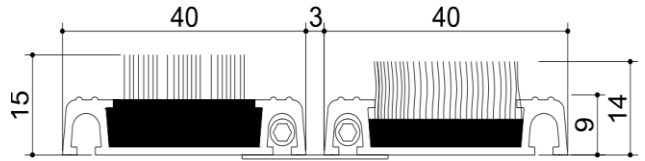

SLIMLINES ALÜMİNYUM PASPAS SİSTEMLERİ

- *Alüminyum Gövdeli 10 mm İç Mekan Paspasları (Aluminium 10 mm Indoor Door Mats)*

SLIM 91.3022

Malzeme : Alüminyum Gövdeli Velür Halılı + Yuvarlak Fırçalı Paspas
Üst Yüzey : PVC Tabanlı %100 Polyamid İplikli Velür Halılı Şeritler + İthal Yuvarlak Fırça
Alt Yüzey : Sesi ve Kaymayı Önleyen PVC alt fitil
Profil Kalınlığı : 1,2 mm
Profil Yüksekliği : 9 mm
Bitmiş Yüksekliği : Halı 14 mm – Yuvarlak Fırça 15 mm
Bitmiş Ağırlığı : 11,65 kg /m²
Profiller arası boşluk : <3mm
Halı Rengi : Siyah-Gri-Kırmızı-Sarı-Yeşil-Bej-Mavi-Kahverengi
Yuvarlak Fırça Rengi : Siyah-Gri-Kırmızı-Sarı
Kullanım yeri : İç Mekan

Material : Aluminium profile %100 Polyamide yarn with pvc backing carpet + Fused brush mats
The Top Surface : %100 Polyamide yarn with pvc backing carpet bands + Fused brush
The Bottom Surface : PVC bottom wicks for connecting the profiles, preventing noise and slipping
The thickness of the profile : 1,2 mm
The height of the profile : 9 mm
Finished Doormat Height : Carpet 14 mm-Fused brush 15 mm
Finished Doormat Weight : 11,65 kg /m²
Gap between the profile : <3mm
Color of the Carpet : Black-Grey-Red-Yellow-Green-Beige-Blue-Brown
Color of the Fused Brush : Black-Grey-Red-Yellow
Place of use : Indoors