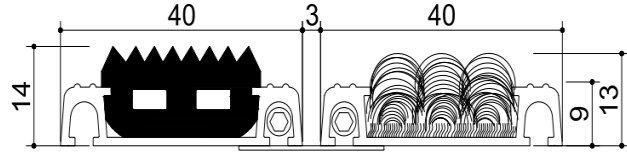

SLIMLINES ALÜMİNYUM PASPAS SİSTEMLERİ

- Alüminyum Gövdeli 10 mm İç Mekan Paspasları (Aluminium 10 mm Indoor Door Mats)

SLIM 91.0112

Malzeme : Alüminyum Gövdeli Kauçuk + Rip Halı Yüzeyle Paspas
Üst Yüzey : Yivli Kauçuk Gövdeli Kauçuk Paspas + Çelik Tabanlı Rip Halılı Şeritler
Alt Yüzey : Sesi ve Kaymayı Önleyen PVC alt fitil
Profil Kalınlığı : 1,2 mm
Profil Yüksekliği : 9 mm
Bitmiş Yüksekliği : PVC 14 mm-Halı 13 mm
Bitmiş Ağırlığı : 11,75 kg /m²
Profiller arası boşluk : <3mm
Kauçuk Rengi : Siyah-Gri
Halı Rengi : Siyah-Gri-Kırmızı-Devetüyü
Kullanım yeri : İç Mekan

Material : Aluminium profile for Rubber + Needle-punch Carpet mats

The Top Surface : Rubber bands with grooves + Needle-punch carpet bands

The Bottom Surface : PVC bottom wicks for connecting the profiles, preventing noise and slipping

The thickness of the profile : 1,2 mm

The height of the profile: 9 mm

Finished Doormat Height : PVC 14 mm – Carpet 13 mm

Finished Doormat Weight: 11,75 kg /m²

Gap between the profile : <3mm

Color of the Rubber : Black-Grey

Color of the Carpet : Black-Grey-Red-Camel (Light Brown)

Place of use: Indoors