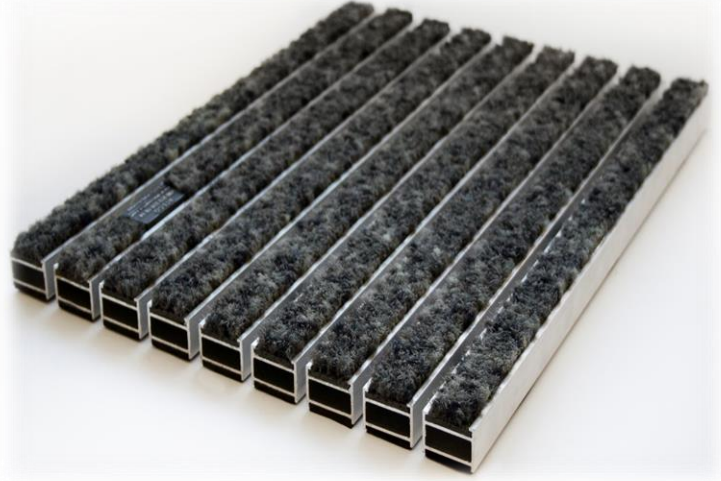

ARTLINES ALÜMİNYUM PASPAS SİSTEMLERİ

• *Alüminyum Gövdeli 20 mm İç Mekan Paspasları (Aluminium 20 mm Indoor Door Mats)*

ART 90.0220

Malzeme : Alüminyum Gövdeli Velür Halılı Paspas
Üst Yüzeı : PVC Tabanlı %100 Polyamid İplikli Velür Halı Şeritler
Alt Yüzeı : Sesi ve Kaymayı Önleyen Özel Bant
Profil Kalınlığı : 1,3 mm (yoğun yaya trafiğı)
Profil Yüksekliğı : 19 mm
Bitmiş Yüksekliğı : 24 mm
Bitmiş Ağırlığı : 13,5 kg /m²
Profiller arası boşluk : <5mm
Halı Rengi : Siyah-Gri-Kırmızı-Sarı-Yeşil-Bej-Mavi-Kahverengi
Kullanım yeri : İç Mekan

Material : Aluminium profile for %100 polyamide yarn with pvc Backing carpet mats

The Top Surface : %100 polyamide yarn with pvc backing carpet band

The Bottom Surface : Rubber bottom wicks for preventing noise and slipping

The thickness of the profile : 1,3 mm

The height of the profile: 19 mm

Finished Doormat Height : 24 mm

Finished Doormat Weight: 13,5 kg /m²

Gap between the profile : <5mm

Color of the Carpet : Black-Grey-Red-Yellow-Green-Beige-Blue-Brown

Place of use: Indoors