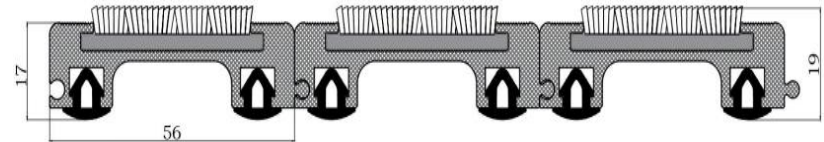

Material : Aluminium profile for %100 Polyamide yarn with pvc backing carpet mats

The Top Surface : %100 polyamide yarn with PVC backing carpet band

The Bottom Surface : Rubber bottom wicks for preventing noise and slipping

The height of the profile: 15 mm

Finished Doormat Height : 19 mm

Place of use: Indoors