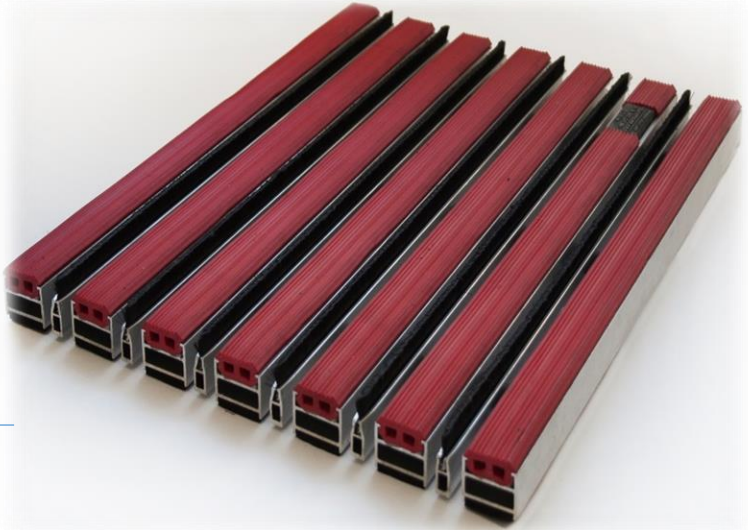

ART 90.0113

Malzeme : Alüminyum Gövdeli Kauçuk + İnce Fırçalı Paspas
Üst Yüzey : Yivli Kauçuk Şeritler
Alt Yüzey : Sesi ve Kaymayı Önleyen Özel Bant
Profil Kalınlığı : 1,3 mm (yoğun yaya trafiği)
Profil Yüksekliği : 19 mm
Bitmiş Yüksekliği : 24 mm
Bitmiş Ağırlığı : 19 kg /m²
Profiller arası boşluk : <5mm
Kauçuk Rengi : Siyah-Gri
İnce Fırça Rengi : Siyah
Kullanım yeri : Dış Mekan

Material : Aluminium profile for Rubber + Thin brush mats
The Top Surface : Rubber bands with grooves + Thin brush
The Bottom Surface : Rubber bottom wicks for preventing noise and slipping
The thickness of the profile : 1,3 mm
The height of the profile: 19 mm
Finished Doormat Height : 24 mm
Finished Doormat Weight: 19 kg /m²
Gap between the profile : <5mm
Color of the Rubber : Black-Grey
Color of the Thin Brush : Black
Place of use: Outdoors