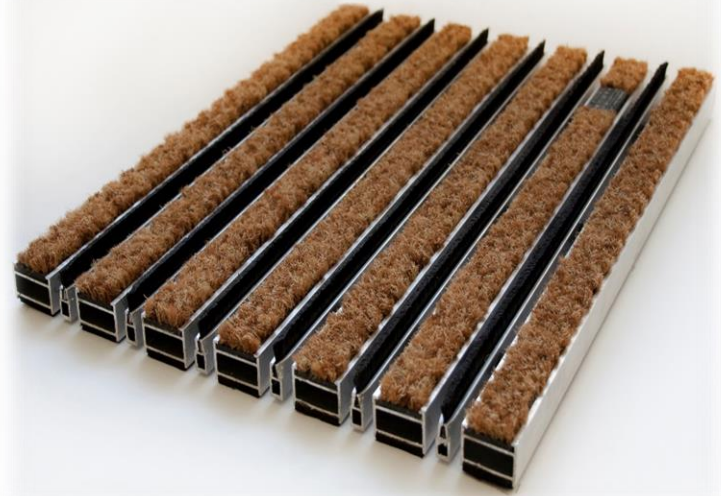

ART 90.0223

Malzeme : Alüminyum Gövdeli Velür Halılı+
İnce Fırçalı Paspas
Üst Yüzeı : PVC Tabanlı %100 Polyamid İplikli Velür Halı Şeritler +
Çamur Kazıyıcı İnce Kıl Fırçadan Oluşan Şeritler
Alt Yüzeı : Sesi ve Kaymayı Önleyen Özel Bant
Profil Kalınlığı : 1,3 mm (yoğun yaya trafiğı)
Profil Yüksekliğı : 19 mm
Bitmiş Yüksekliğı : 24 mm
Bitmiş Ağırlığı : 15 kg /m²
Profiller arası boşluk : <5mm
Kauçuk Rengi : Siyah-Gri
Halı Rengi : Siyah-Gri-Kırmızı-Yeşil-Bej-Mavi-Kahverengi
İnce Fırça Rengi : Siyah
Kullanım yeri : İç Mekan

Material : Aluminium profile for %100 polyamide yarn with pvc Backing carpet mats + Thin brush band

The Top Surface : %100 polyamide yarn with pvc backing carpet band

The Bottom Surface : Rubber bottom wicks for preventing noise and slipping

The thickness of the profile : 1,3 mm

The height of the profile: 19 mm

Finished Doormat Height : 24 mm

Finished Doormat Weight: 15 kg /m²

Gap between the profile : <5mm

Color of the Carpet : Black-Grey-Red-Yellow-Green-Beige-Blue-Brown

Color of the Thin Brush : Black

Place of use: Indoors