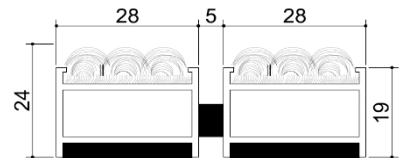

Material : Aluminium profile for RUBBER + carpet mats
The Top Surface : Rubber bands with grooves + Needle-punch carpet bands
The Bottom Surface : Rubber bottom wicks for preventing noise and slipping
The thickness of the profile : 1,3 mm
The height of the profile : 19 mm
Finished Doormat Height : Carpet 23 mm / Rubber 24 mm
Finished Doormat Weight : 15,5 kg / m²
Gap between the profile : <5mm
Color of the Rubber : Black-Grey
Color of the Carpet : Black-Grey-Red-Camel (Light Brown)
Place of use : Indoors

20 mm Standart Ebat Ölçüleri :
20 mm Standart Sizes :

45 x 70 cm : 4.65 kg / adet (pcs)
 55 x 90 cm : 7.17 kg / adet (pcs)
 70 x 110 cm : 11.14 kg / adet (pcs)

ART 90.0120

Malzeme : Alüminyum Gövdeli Rip Halılı Paspas
Üst Yüzey : Çelik Tabanlı Rip Halılı Şeritler
Alt Yüzey : Sesi ve Kaymayı Önleyen Özel Bant
Profil Kalınlığı : 1,3 mm
Profil Yüksekliği : 19 mm
Bitmiş Yüksekliği : 23 mm
Bitmiş Ağırlığı : 13 kg / m²
Profiller arası boşluk : <5mm
Halı Rengi : Siyah-Gri-Kırmızı-Devetüyü
Kullanım yeri : İç Mekan

Material : Aluminium profile for Needle-punch carpet mats
The Top Surface : Needle-punch carpet bands
The Bottom Surface : Rubber bottom wicks for preventing noise and slipping
The thickness of the profile : 1,3 mm
The height of the profile : 19 mm
Finished Doormat Height : 23 mm
Finished Doormat Weight : 13 kg / m²
Gap between the profile : <5mm
Color of the Carpet : Black-Grey-Red-Camel (Light Brown)
Place of use : Indoors

20 mm Standart Ebat Ölçüleri :
20 mm Standart Sizes :

45 x 70 cm : 4.10 kg / adet (pcs)
 55 x 90 cm : 6.44 kg / adet (pcs)
 70 x 110 cm : 10.00 kg / adet (pcs)

ARTLINES ALÜMİNYUM PASPAS SİSTEMLERİ

- *Alüminyum Gövdeli 20 mm İç Mekan Paspasları (Aluminium 20 mm Indoor Door Mats)*