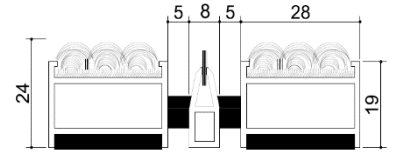

20 mm Standart Ebat Ölçüleri :
20 mm Standart Sizes :

45 x 70 cm : 4.65 kg / adet (pcs)
 55 x 90 cm : 7.17 kg / adet (pcs)
 70 x 110 cm : 11.14 kg / adet (pcs)

ART 90.0120

Malzeme : Alüminyum Gövdeli Rip Halılı Paspas
Üst Yüzey : Çelik Tabanlı Rip Halılı Şeritler
Alt Yüzey : Sesi ve Kaymayı Önleyen Özel Bant
Profil Kalınlığı : 1,3 mm
Profil Yüksekliği : 19 mm
Bitmiş Yüksekliği : 23 mm
Bitmiş Ağırlığı : 13 kg / m²
Profiller arası boşluk : <5mm
Halı Rengi : Siyah-Gri-Kırmızı-Devetüyü
Kullanım yeri : İç Mekan

Material : Aluminium profile for Needle-punch carpet mats
The Top Surface : Needle-punch carpet bands
The Bottom Surface : Rubber bottom wicks for preventing noise and slipping
The thickness of the profile : 1,3 mm
The height of the profile : 19 mm
Finished Doormat Height : 23 mm
Finished Doormat Weight : 13 kg / m²
Gap between the profile : <5mm
Color of the Carpet : Black-Grey-Red-Camel (Light Brown)
Place of use : Indoors

20 mm Standart Ebat Ölçüleri :
20 mm Standart Sizes :

45 x 70 cm : 4.10 kg / adet (pcs)
 55 x 90 cm : 6.44 kg / adet (pcs)
 70 x 110 cm : 10.00 kg / adet (pcs)

ARTLINES ALÜMİNYUM PASPAS SİSTEMLERİ

- *Alüminyum Gövdeli 20 mm İç Mekan Paspasları (Aluminium 20 mm Indoor Door Mats)*

Material : Aluminium profile for Needle-punch carpet + Thin brush mats
The Top Surface : Needle-punch carpet bands + Thin brush
The Bottom Surface : Rubber bottom wicks for preventing noise and slipping
The thickness of the profile : 1,3 mm
The height of the profile: 19 mm
Finished Doormat Height : 23 mm
Finished Doormat Weight: 15,5 kg /m²
Gap between the profile : <5mm
Color of the Thin brush : Black
Color of the Carpet : Black-Grey-Red-Camel (Light Brown)
Place of use: Indoors