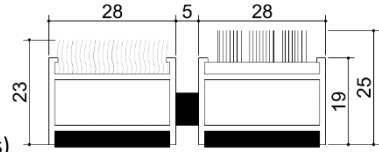

Finished Doormat Height : Carpet 24 mm – Fused brush 25 mm

Finished Doormat Weight: 15,5 kg /m²

Gap between the profile : <5mm

Color of the Carpet : Black-Grey-Red-Yellow-Green-Beige-Blue-Brown

Color of the Fused Brush : Black-Grey-Red-Yellow

Place of use: Indoors

20 mm Standart Ebat Ölçüleri :
20 mm Standart Sizes :

45 x 70 cm : 4.67 kg / adet (pcs)

55 x 90 cm : 6.84 kg / adet (pcs)

70 x 110 cm : 10.61 kg / adet (pcs)

ARTLINES ALÜMİNYUM PASPAS SİSTEMLERİ