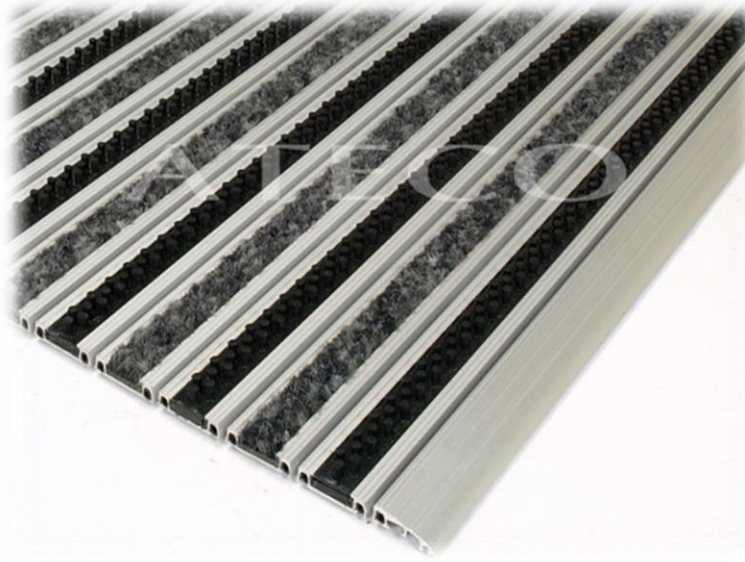

SLIMLINES ALÜMİNYUM PASPAS SİSTEMLERİ

- *Alüminyum Gövdeli 10 mm İç Mekan Paspasları (Aluminium 10 mm Indoor Door Mats)*

SLIM 91.3022

Malzeme : Alüminyum Gövdeli Velür Halılı + Yuvarlak Fırçalı Paspas
Üst Yüzey : PVC Tabanlı %100 Polyamid İplikli Velür Halılı Şeritler + İthal Yuvarlak Fırça
Alt Yüzey : Sesi ve Kaymayı Önleyen PVC alt fitil
Profil Kalınlığı : 1,2 mm
Profil Yüksekliği : 9 mm
Bitmiş Yüksekliği : Halı 14 mm – Yuvarlak Fırça 15 mm
Bitmiş Ağırlığı : 11,65 kg /m²
Profiller arası boşluk : <3mm
Halı Rengi : Siyah-Gri-Kırmızı-Sarı-Yeşil-Bej-Mavi-Kahverengi
Yuvarlak Fırça Rengi : Siyah-Gri-Kırmızı-Sarı
Kullanım yeri : İç Mekan

Material : Aluminium profile %100 Polyamide yarn with pvc backing carpet + Fused brush mats
The Top Surface : %100 Polyamide yarn with pvc backing carpet bands + Fused brush
The Bottom Surface : PVC bottom wicks for connecting the profiles, preventing noise and slipping
The thickness of the profile : 1,2 mm
The height of the profile : 9 mm
Finished Doormat Height : Carpet 14 mm-Fused brush 15 mm
Finished Doormat Weight : 11,65 kg /m²
Gap between the profile : <3mm
Color of the Carpet : Black-Grey-Red-Yellow-Green-Beige-Blue-Brown
Color of the Fused Brush : Black-Grey-Red-Yellow
Place of use : Indoors