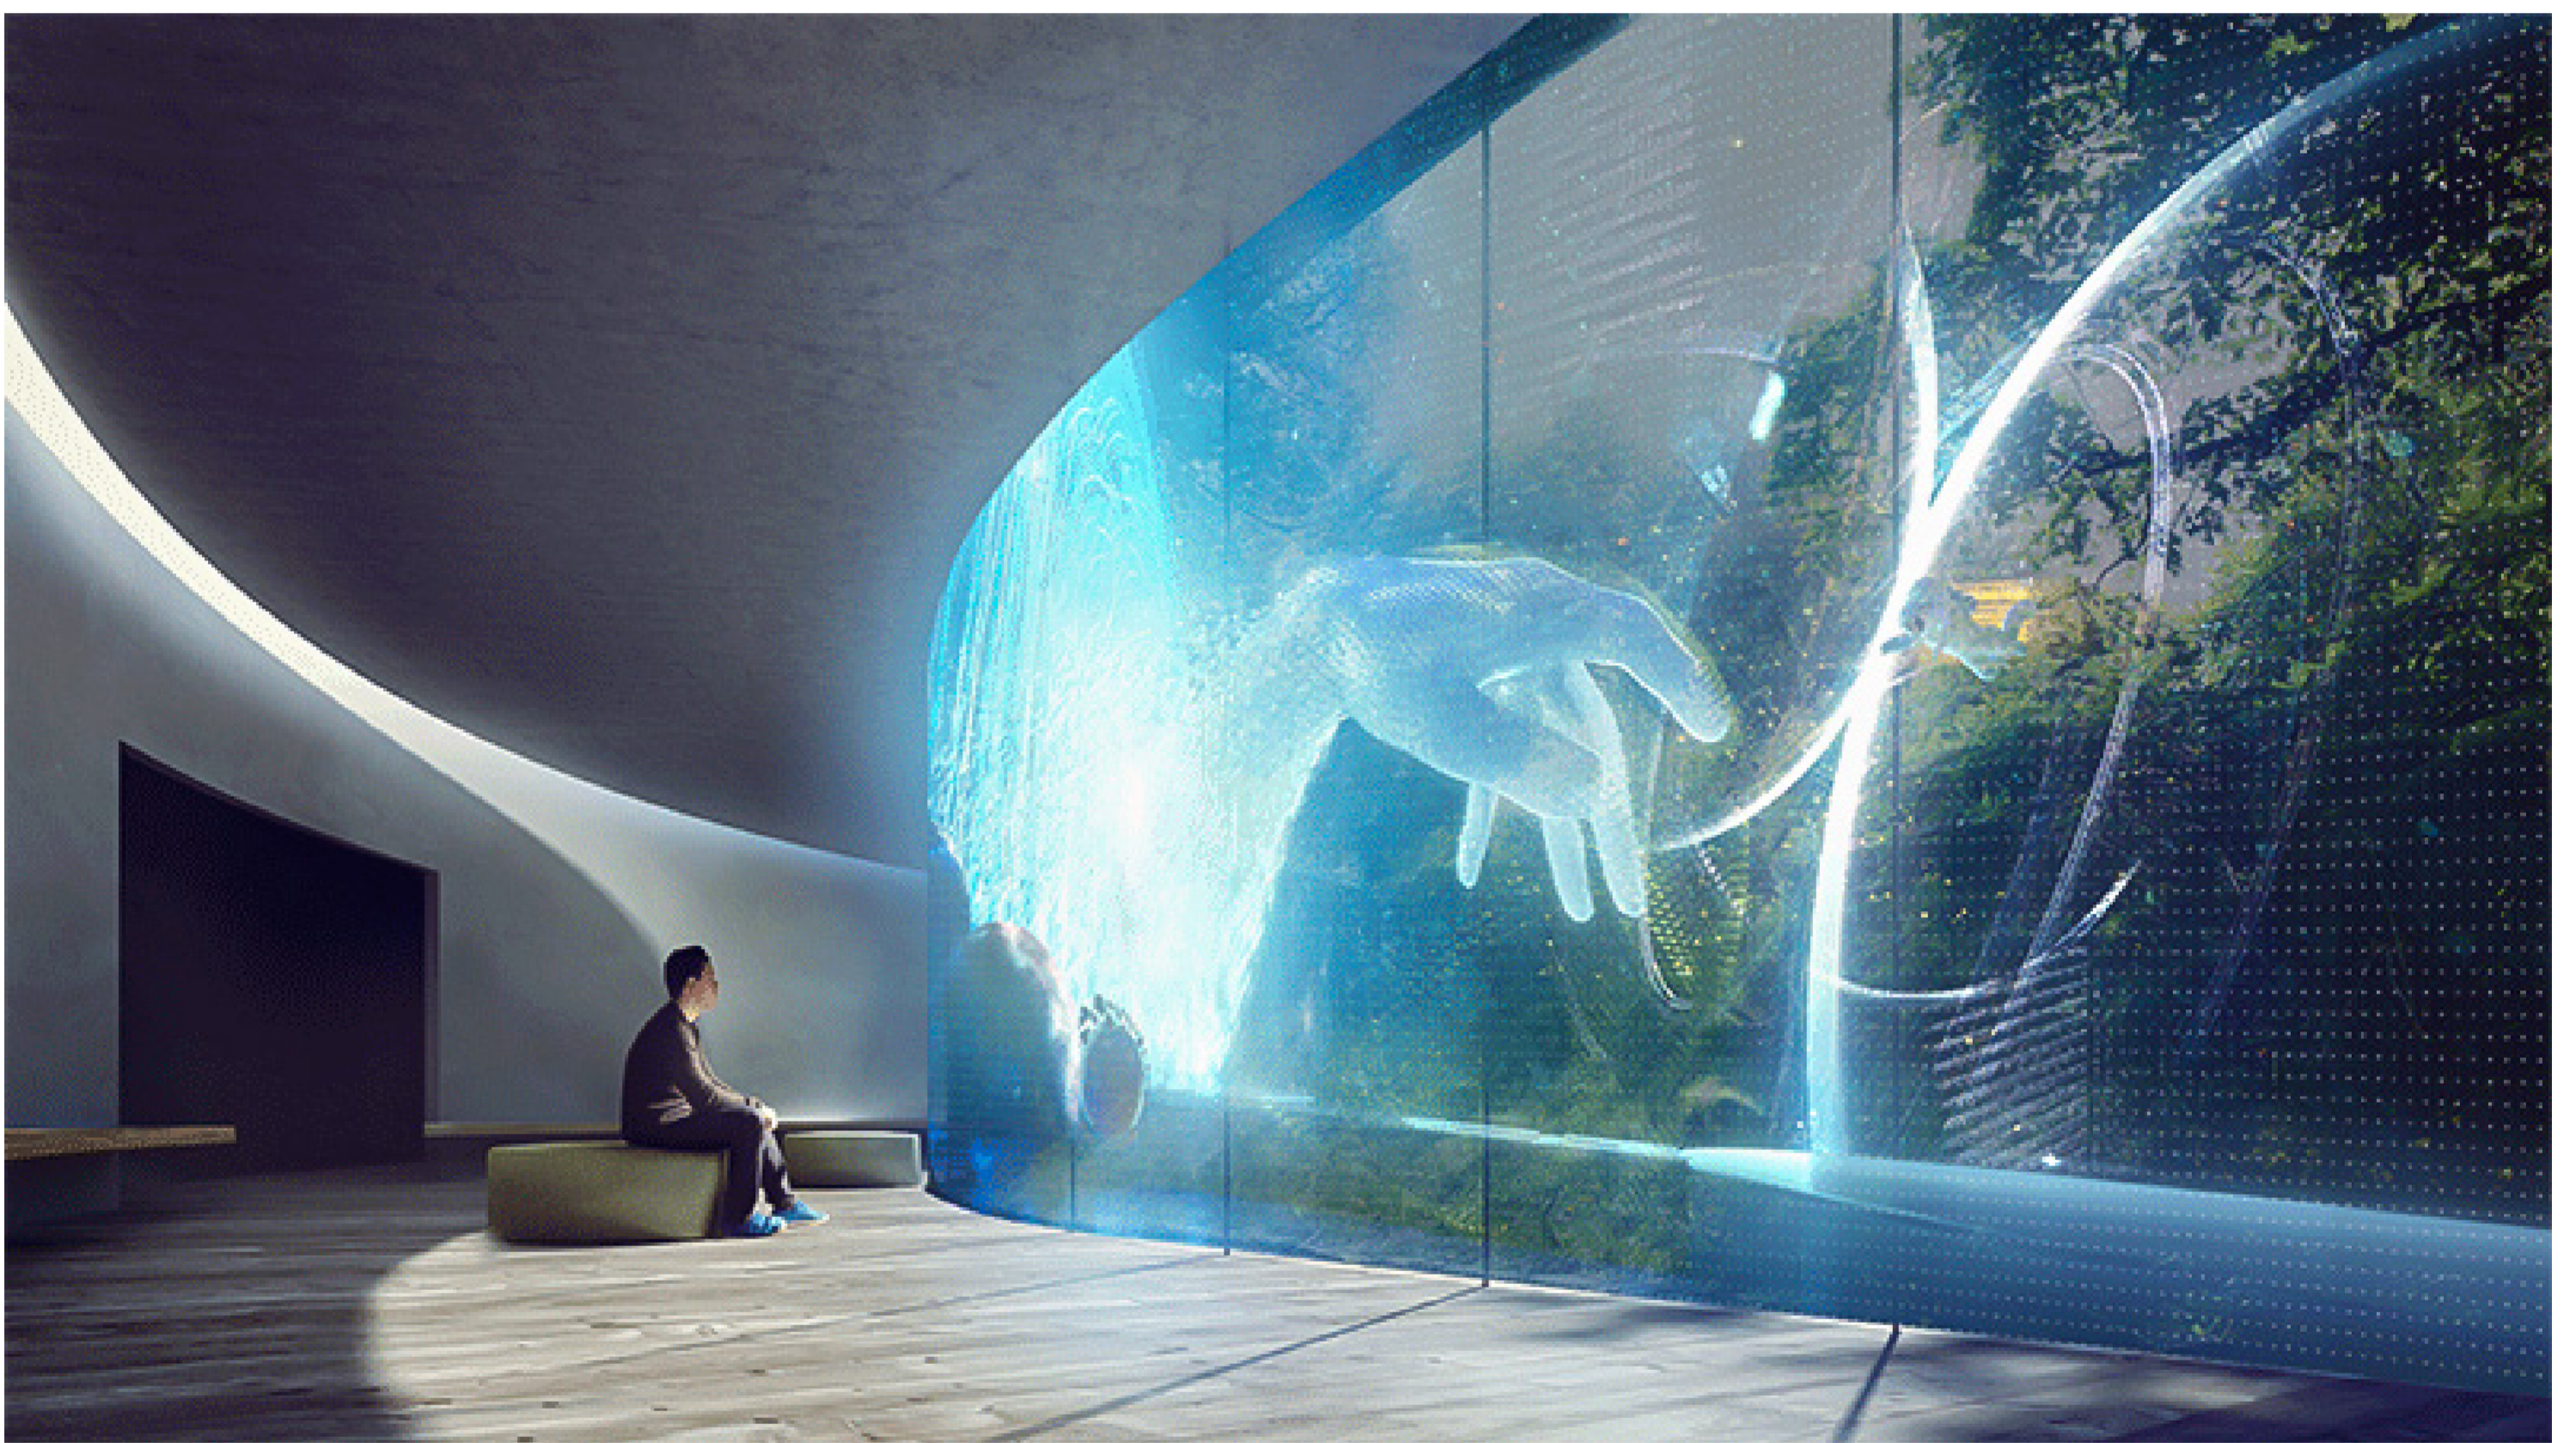

Flexible Transparent LED display Product Datasheet

Product Description:

LED display is a very widely used high-tech display equipment in recent years, with high definition, stable quality, long life, flexible display function characteristics, very suitable for text, graphics and multimedia programs broadcast publicity.

The full-color LED display can be used to play a variety of media types such as current news, entertainment information, commercials, film and television animations, so as to achieve the effect of audio-visual integration.

Flexible transparent LED screens are mainly used in halls, shop windows, shopping mall advertising displays, hotel lobby etc

▼ Scope of application

Window display of shops
on the street;shopping mall
advertising display;KTV.
bar, hotel lobby display;