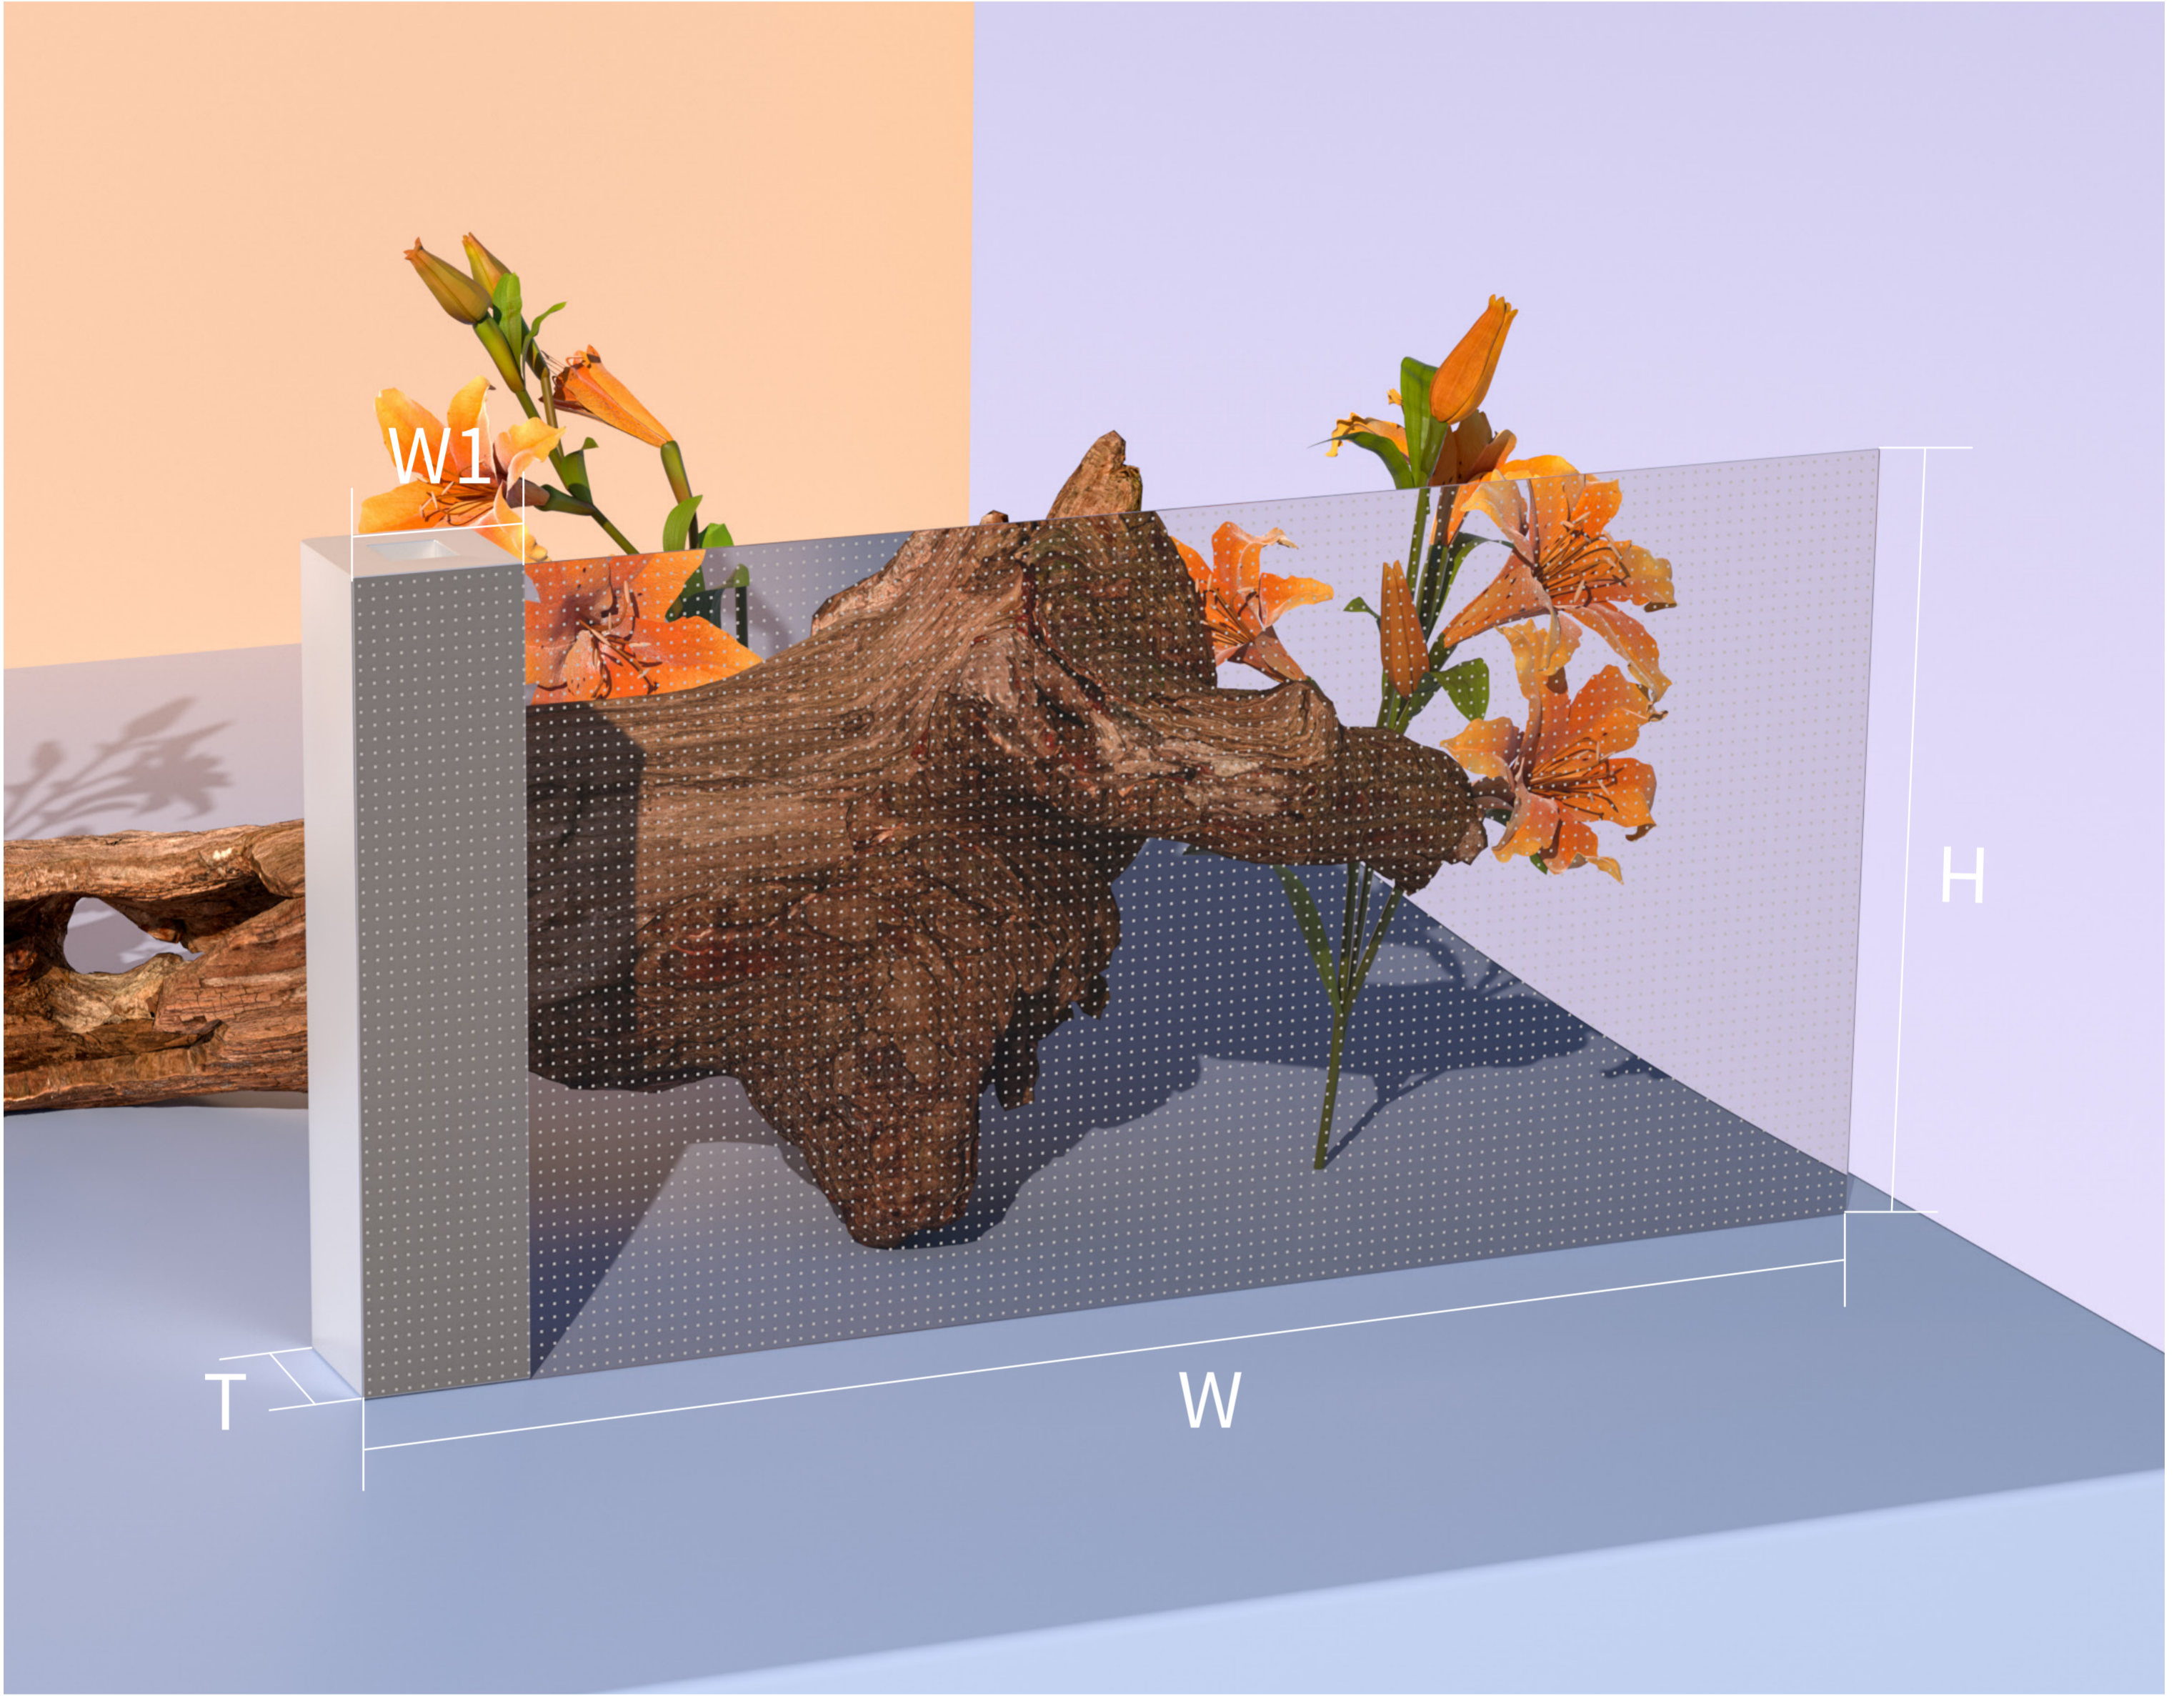

Flexible Transparent LED display Product Datasheet

Product Description:

LED display is a very widely used high-tech display equipment in recent years, with high definition, stable quality, long life, flexible display function characteristics, very suitable for text, graphics and multimedia programs broadcast publicity.

The full-color LED display can be used to play a variety of media types such as current news, entertainment information, commercials, film and television animations, so as to achieve the effect of audio-visual integration.

Flexible transparent LED screens are mainly used in halls, shop windows, shopping mall advertising displays, hotel lobby etc

▼ Scope of application

Window display of shops
on the street;shopping mall
advertising display;KTV.
bar, hotel lobby display;

Size	P8 (1200X240)	P10 (1200X240)	P15 (1200X240)	P20 (1200X240)	P30 (1200X240)	Remark
W	1200mm	1200mm	1200mm	1200mm	1200mm	Width
W1	61mm	61mm	61mm	61mm	61mm	Aluminum body Width
H	240mm	240mm	240mm	240mm	240mm	High
T	35mm	35mm	35mm	35mm	35mm	Thickness